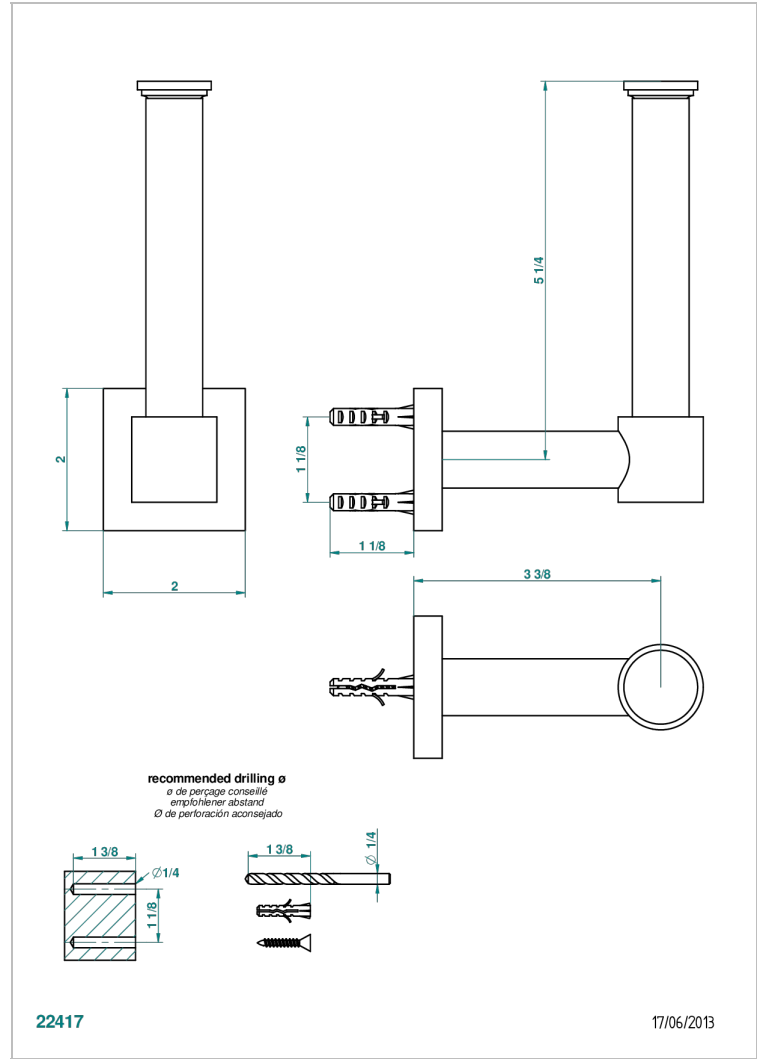

# PROFIL LALIQUE CLEAR CRYSTAL WITH LEVER HANDLES

A6H-542

Reserve toilet paper holder

## CHARACTERISTIC

- Profil Laliq clear crystal with lever handles
- Reserve toilet paper holder