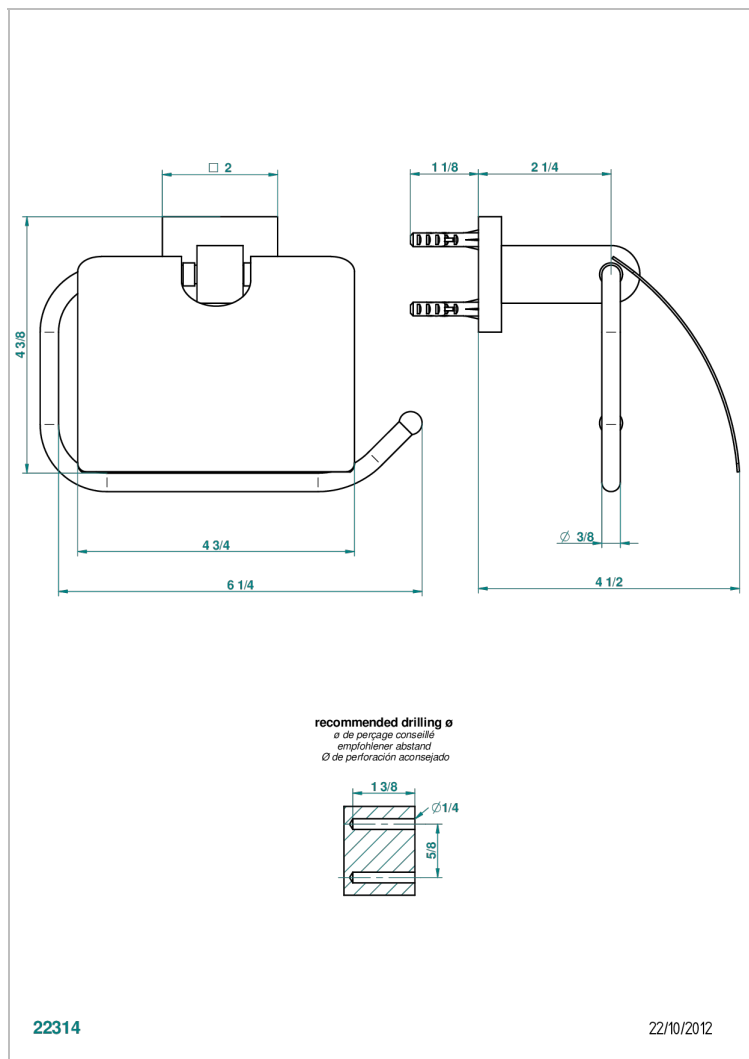

# PROFIL LALIQUE CLEAR CRYSTAL WITH LEVER HANDLES

A6H-538AC

Toilet paper holder, single mount with cover

## CHARACTERISTIC

- Profil Lalique clear crystal with lever handles
- Toilet paper holder, single mount with cover