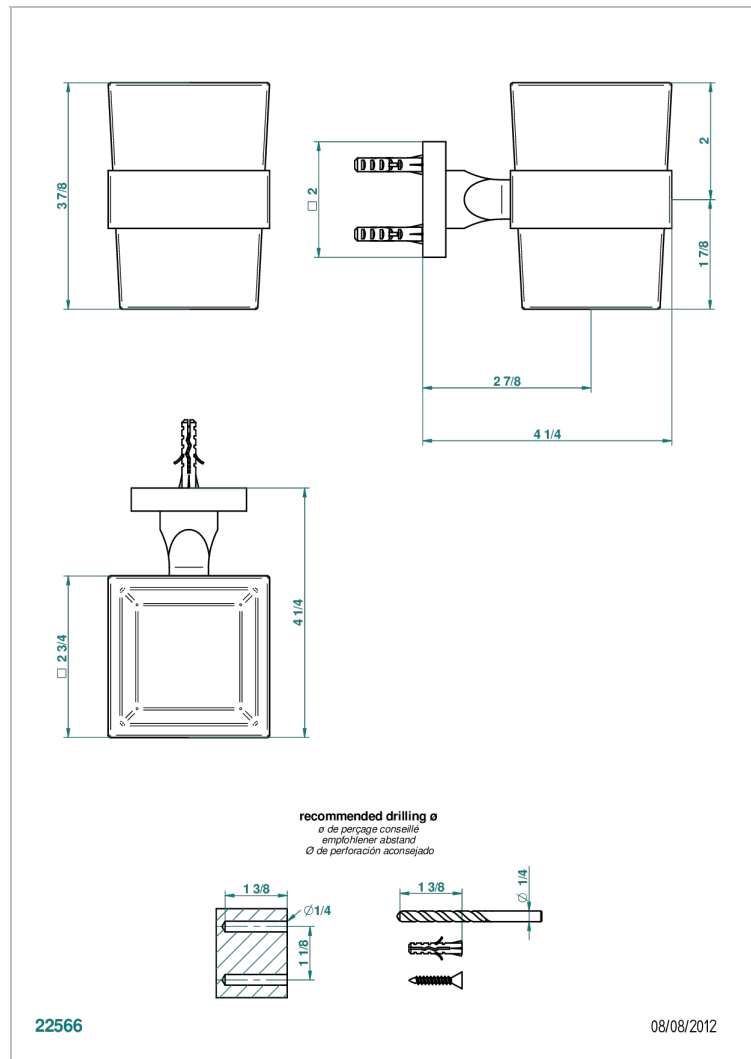

PROFIL LALIQUE CLEAR CRYSTAL WITH LEVER HANDLES

A6H-536

Tumbler holder, wall mounted

CHARACTERISTIC

- Profil Lalique clear crystal with lever handles
- Tumbler holder, wall mounted

AVAILABLE FINITIONS

Black nickel - D24