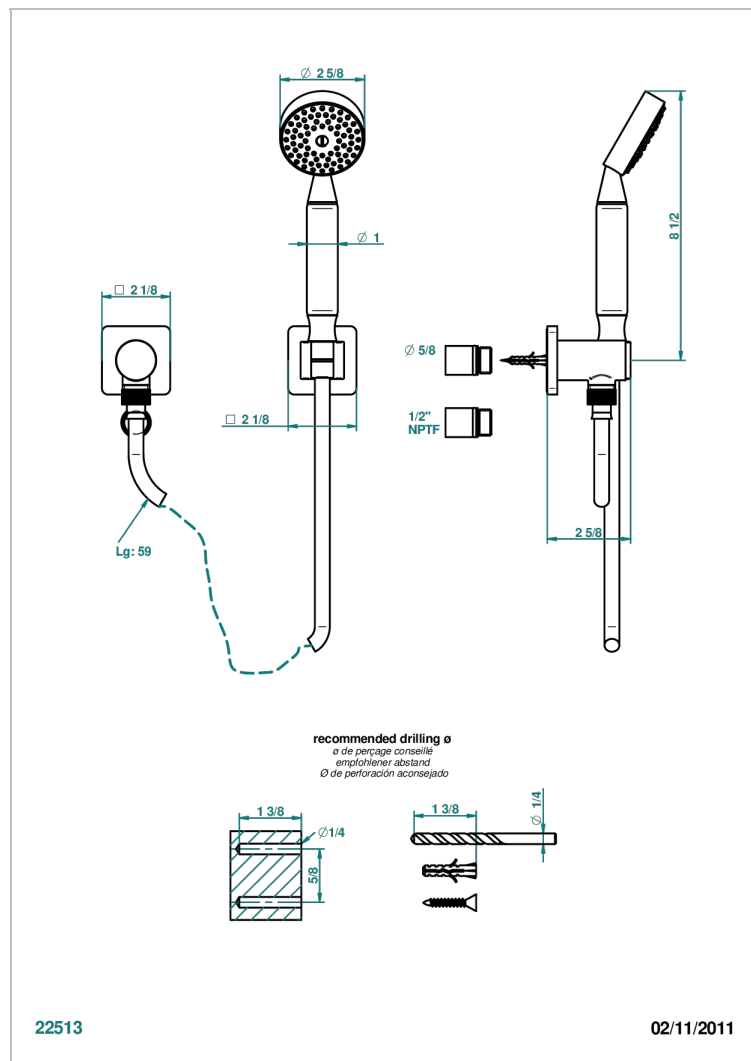

PROFIL LALIQUE CLEAR CRYSTAL WITH LEVER HANDLES

A6H-52/US

Wall mounted handshower with separate fixed hook

22513

02/11/2011

CHARACTERISTIC

- Profil Lalique clear crystal with lever handles
- Wall mounted handshower with separate fixed hook

TECHNICAL SPECS

- Recommandé : 3 bars (max. 5 bars) - Advised : 43,5 psi (max. 72 psi)
- 9,5 l/min à 3 bars (2.5 gpm at 43.5 psi)

AVAILABLE FINITIONS

Black nickel - D24
 Blush PVD - H62
 Brass color PVD - H49
 Brown bronze color PVD - F33
 Chrome polished - A02
 Chrome polished / gold polished - G02

Matt gold color PVD - H53
 Matt graphite PVD - H65
 Matt nickel (American satin) - C01
 Matt nickel color PVD - H56
 Nickel antique / Sovereign - H28
 Nickel color PVD - H55

Nickel polished - B01
 Rose Gold - F27
 Satin chrome - C03
 Silver polished, antique - H03
 Silver rhodium - F18
 Soft gold - F30