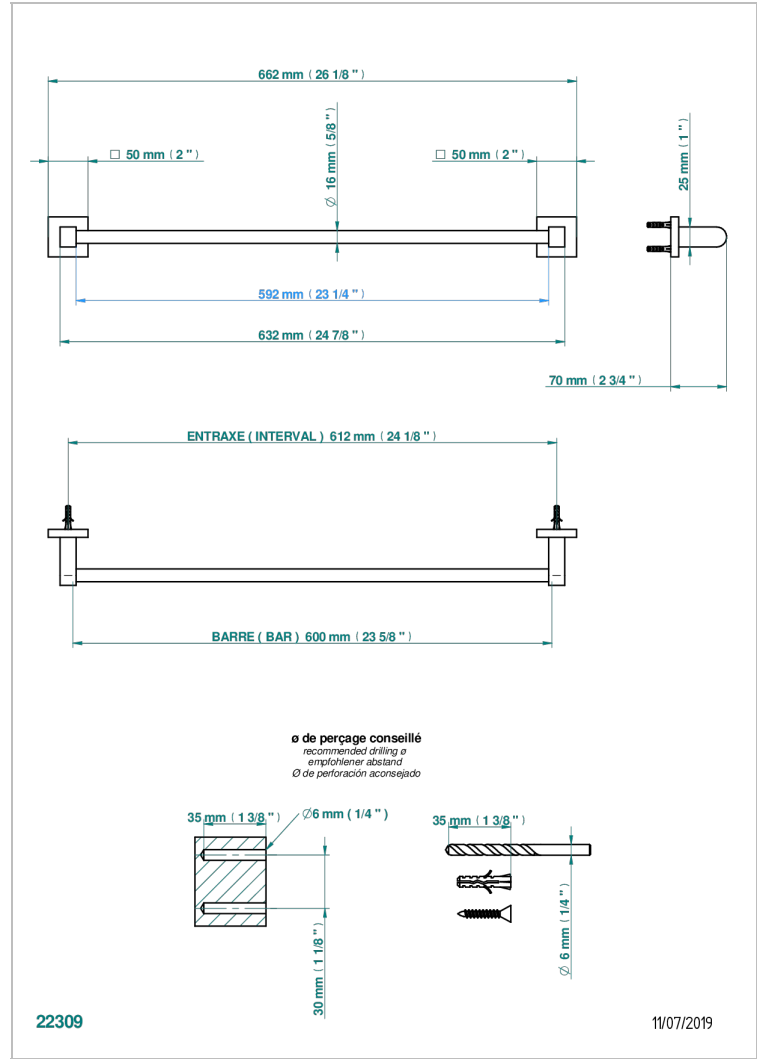

PROFIL LALIQUE CLEAR CRYSTAL WITH LEVER HANDLES

A6H-514/60

Towel bar, 24" long

CHARACTERISTIC

- Profil Laliqe clear crystal with lever handles
- Towel bar, 24" long

AVAILABLE FINITIONS

Black nickel - D24
Blush PVD - H62
Brass color PVD - H49
Brown bronze color PVD - F33
Chrome polished - A02
Chrome polished / gold polished - G02