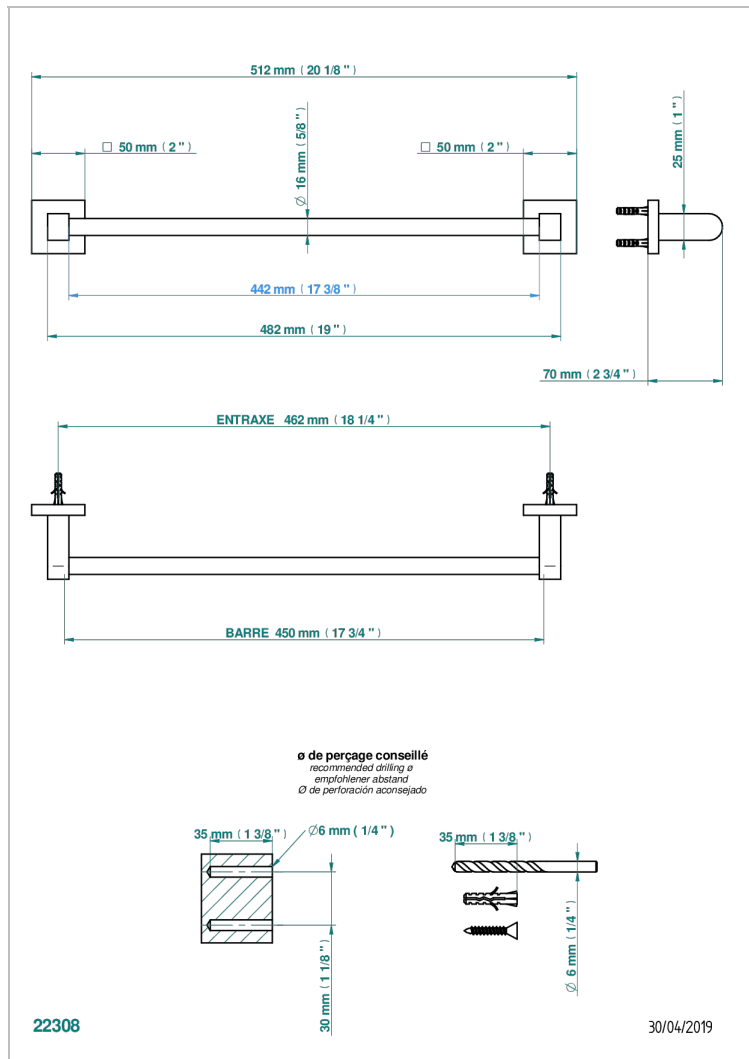

PROFIL LALIQUE CLEAR CRYSTAL WITH LEVER HANDLES

A6H-514/45

Towel bar, 18" long

CHARACTERISTIC

- Profil Laliqe clear crystal with lever handles
- Towel bar, 18" long

AVAILABLE FINITIONS

Black nickel - D24

Blush PVD - H62