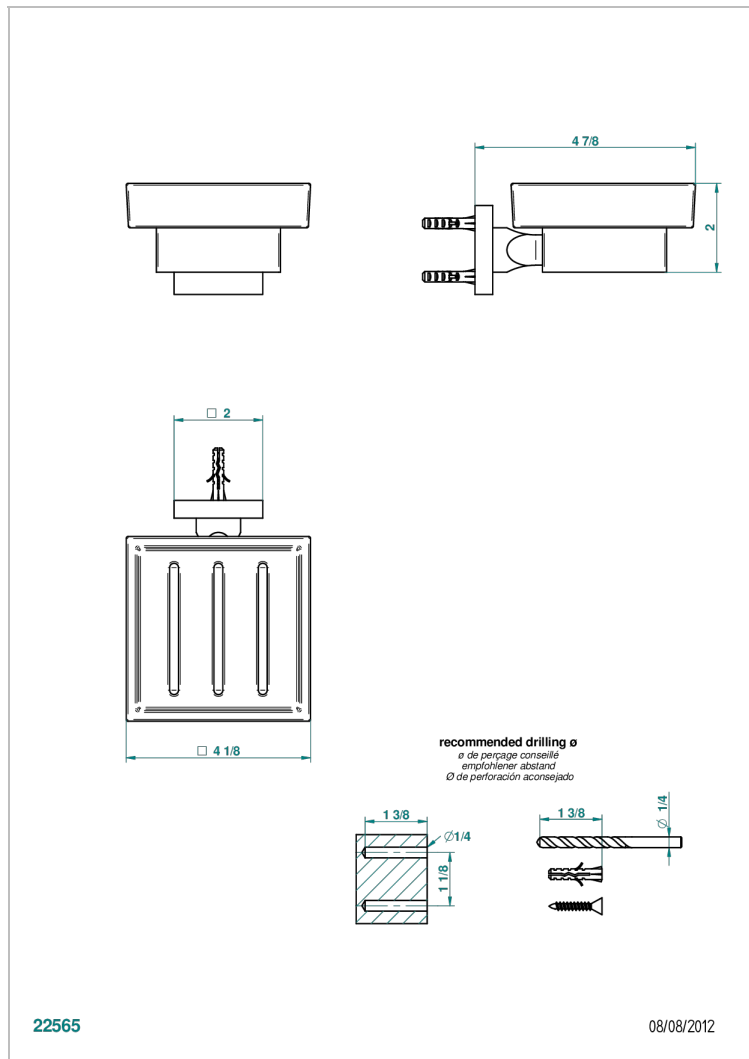

PROFIL LALIQUE CLEAR CRYSTAL WITH LEVER HANDLES

A6H-500

Glass soap dish, wall mounted

CHARACTERISTIC

- Profil Lalique clear crystal with lever handles
- Glass soap dish, wall mounted

AVAILABLE FINITIONS

Black nickel - D24