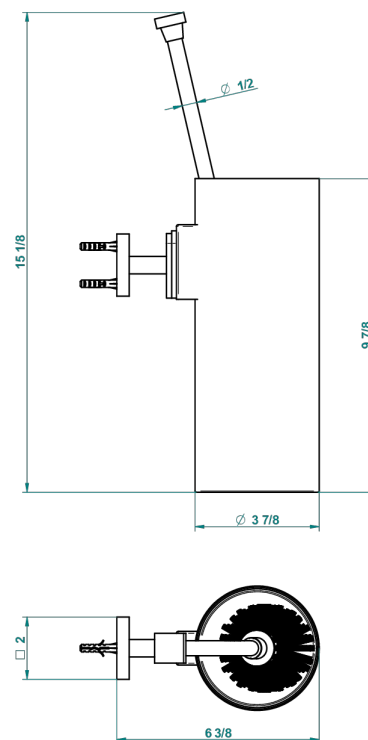

PROFIL LALIQUE CLEAR CRYSTAL WITH LEVER HANDLES

A6H-4720

Wall mounted toilet brush holder

19227

04/12/2015

CHARACTERISTIC

- Profil Lalique clear crystal with lever handles
- Wall mounted toilet brush holder

AVAILABLE FINITIONS

Black nickel - D24

Blush PVD - H62

Brass color PVD - H49

Brown bronze color PVD - F33

Chrome polished - A02

Chrome polished / gold polished - G02

Copper antique matt, coated - H07

Gold color PVD - H52

Gold mat - F07

Gold polished - F01

Gold satiny - F03

Graphite PVD - H64

Light coated bronze - D01

Matt Umber PVD - H67

Matt blush PVD - H60

Matt brass color PVD - H50

Matt brown bronze color PVD - F34

Matt chrome (American satin) - C02

Matt gold color PVD - H53

Matt graphite PVD - H65

Matt nickel (American satin) - C01

Matt nickel color PVD - H56

Nickel antique / Sovereign - H28

Nickel color PVD - H55

Nickel polished - B01

Rose Gold - F27

Satin chrome - C03

Silver polished, antique - H03

Silver rhodium - F18

Soft gold - F30