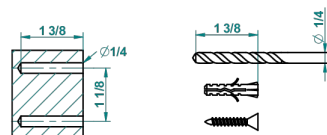

PROFIL LALIQUE CLEAR CRYSTAL WITH LEVER HANDLES

A6H-4720

Wall mounted toilet brush holder

19227

04/12/2015

CHARACTERISTIC

- Profil Lalique clear crystal with lever handles
- Wall mounted toilet brush holder

AVAILABLE FINITIONS

Black nickel - D24

Blush PVD - H62

Brass color PVD - H49

Brown bronze color PVD - F33

Chrome polished - A02

Chrome polished / gold polished - G02

Copper antique matt, coated - H07

Gold color PVD - H52

Gold mat - F07

Gold polished - F01

Gold satiny - F03

Graphite PVD - H64

Light coated bronze - D01

Matt Umber PVD - H67

Matt blush PVD - H60

Matt brass color PVD - H50

Matt brown bronze color PVD - F34

Matt chrome (American satin) - C02

Matt gold color PVD - H53

Matt graphite PVD - H65

Matt nickel (American satin) - C01

Matt nickel color PVD - H56

Nickel antique / Sovereign - H28

Nickel color PVD - H55

Nickel polished - B01

Rose Gold - F27

Satin chrome - C03

Silver polished, antique - H03

Silver rhodium - F18

Soft gold - F30