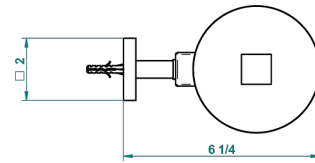

PROFIL LALIQUE CLEAR CRYSTAL WITH LEVER HANDLES

A6H-4720C

Metal toilet brush holder with brush with cover wall mounted

18692

22/10/2015

CHARACTERISTIC

- Profil Lalique clear crystal with lever handles
- Metal toilet brush holder with brush with cover wall mounted

AVAILABLE FINITIONS

Black nickel - D24
Blush PVD - H62
Brass color PVD - H49
Brown bronze color PVD - F33
Chrome polished - A02
Chrome polished / gold polished - G02

Copper antique matt, coated - H07
Gold color PVD - H52
Gold mat - F07
Gold polished - F01
Gold satiny - F03
Graphite PVD - H64

Light coated bronze - D01
Matt Umber PVD - H67
Matt blush PVD - H60
Matt brass color PVD - H50
Matt brown bronze color PVD - F34
Matt chrome (American satin) - C02

Matt gold color PVD - H53
Matt graphite PVD - H65
Matt nickel (American satin) - C01
Matt nickel color PVD - H56
Nickel antique / Sovereign - H28
Nickel color PVD - H55

Nickel polished - B01
Rose Gold - F27
Satin chrome - C03
Silver polished, antique - H03
Silver rhodium - F18
Soft gold - F30