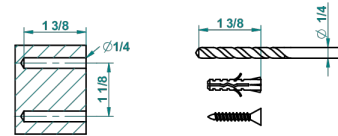

PROFIL LALIQUE CLEAR CRYSTAL WITH LEVER HANDLES

A6H-4720C

Metal toilet brush holder with brush with cover wall mounted

18692

22/10/2015

CHARACTERISTIC

- Profil Lalique clear crystal with lever handles
- Metal toilet brush holder with brush with cover wall mounted

AVAILABLE FINITIONS

Black nickel - D24
Blush PVD - H62
Brass color PVD - H49
Brown bronze color PVD - F33
Chrome polished - A02
Chrome polished / gold polished - G02

Copper antique matt, coated - H07
Gold color PVD - H52
Gold mat - F07
Gold polished - F01
Gold satiny - F03
Graphite PVD - H64

Light coated bronze - D01
Matt Umber PVD - H67
Matt blush PVD - H60
Matt brass color PVD - H50
Matt brown bronze color PVD - F34
Matt chrome (American satin) - C02

Matt gold color PVD - H53
Matt graphite PVD - H65
Matt nickel (American satin) - C01
Matt nickel color PVD - H56
Nickel antique / Sovereign - H28
Nickel color PVD - H55

Nickel polished - B01
Rose Gold - F27
Satin chrome - C03
Silver polished, antique - H03
Silver rhodium - F18
Soft gold - F30