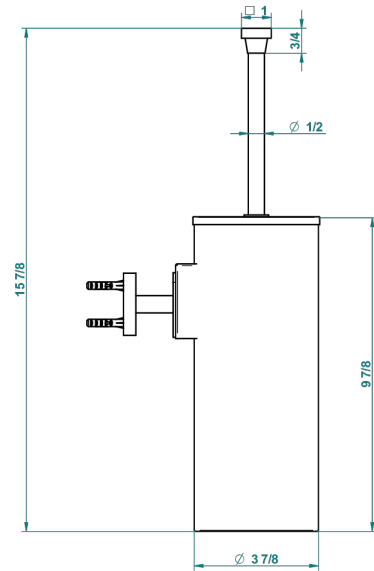

PROFIL LALIQUE CLEAR CRYSTAL WITH LEVER HANDLES

A6H-4720C

Metal toilet brush holder with brush with cover wall mounted

18692

22/10/2015

CHARACTERISTIC

- Profil Lalique clear crystal with lever handles
- Metal toilet brush holder with brush with cover wall mounted

AVAILABLE FINITIONS

Black nickel - D24
Blush PVD - H62
Brass color PVD - H49
Brown bronze color PVD - F33
Chrome polished - A02
Chrome polished / gold polished - G02

Copper antique matt, coated - H07
Gold color PVD - H52
Gold mat - F07
Gold polished - F01
Gold satiny - F03
Graphite PVD - H64

Light coated bronze - D01
Matt Umber PVD - H67
Matt blush PVD - H60
Matt brass color PVD - H50
Matt brown bronze color PVD - F34
Matt chrome (American satin) - C02

Matt gold color PVD - H53
Matt graphite PVD - H65
Matt nickel (American satin) - C01
Matt nickel color PVD - H56
Nickel antique / Sovereign - H28
Nickel color PVD - H55

Nickel polished - B01
Rose Gold - F27
Satin chrome - C03
Silver polished, antique - H03
Silver rhodium - F18
Soft gold - F30