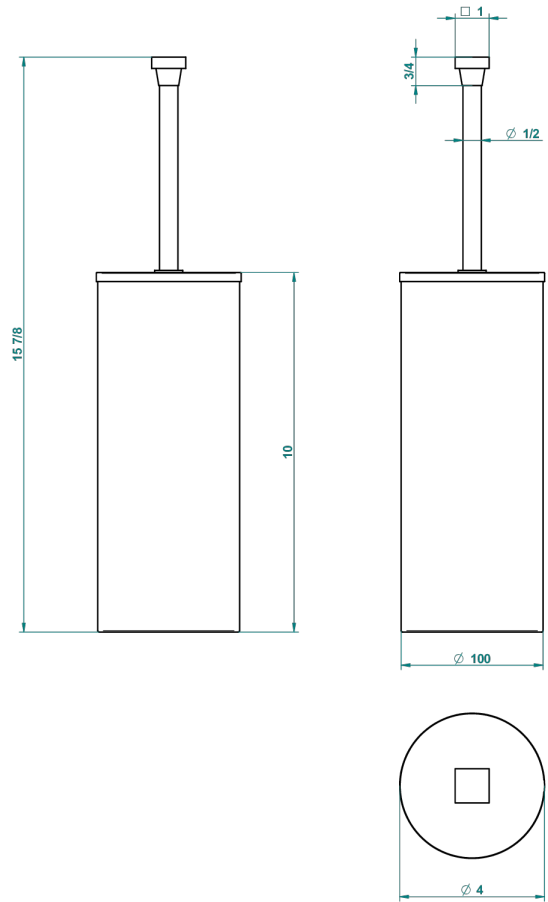

# PROFIL LALIQUE CLEAR CRYSTAL WITH LEVER HANDLES

A6H-4700C

THG<sup>®</sup>  
PARIS

Metal toilet brush holder with brush with cover floor mounted

22388

18/11/2015

## CHARACTERISTIC

- Profil Lalique clear crystal with lever handles
- Metal toilet brush holder with brush with cover floor mounted