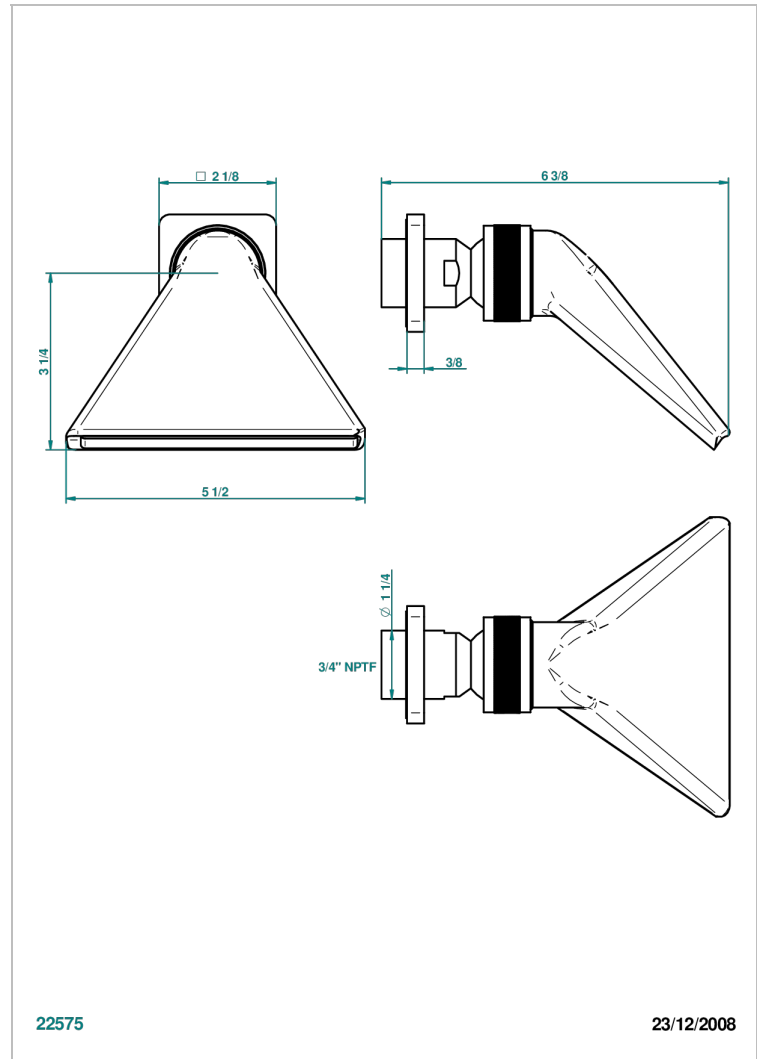

PROFIL LALIQUE CLEAR CRYSTAL WITH LEVER HANDLES

A6H-3640/US

Shower head, cast deluge with 3/4" connection

22575

23/12/2008

CHARACTERISTIC

- Profil Lalique clear crystal with lever handles
- Shower head, cast deluge with 3/4" connection