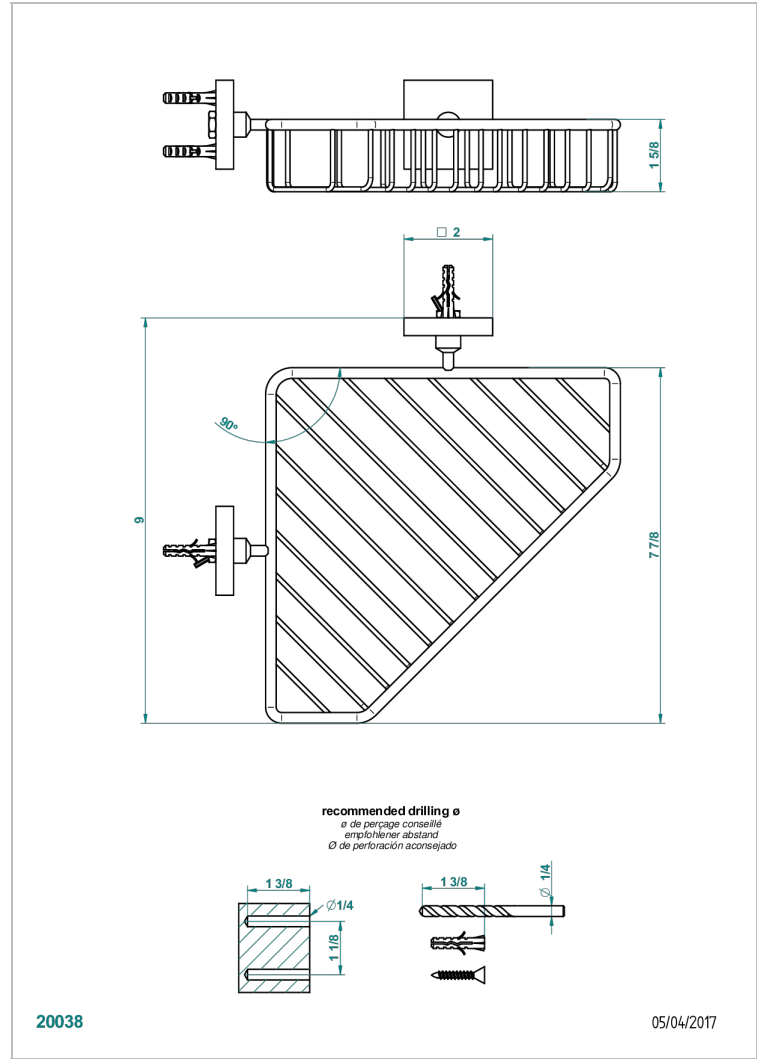

PROFIL LALIQUE CLEAR CRYSTAL WITH LEVER HANDLES

A6H-3623

Large corner soap basket, wall mounted

CHARACTERISTIC

- Profil Lalique clear crystal with lever handles
- Large corner soap basket, wall mounted

AVAILABLE FINITIONS