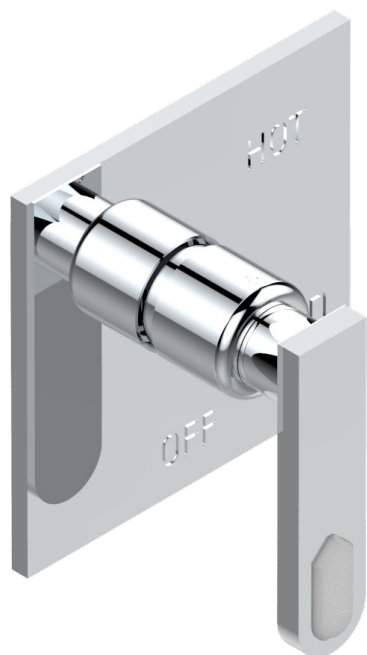

PROFIL LALIQUE CLEAR CRYSTAL WITH LEVER HANDLES

A6H-320B

Trim for pressure balance valve

36766

11/02/2010

CHARACTERISTIC

- Profil Laliq clear crystal with lever handles
- Trim for pressure balance valve

RELATED SKU'S

- Ref. G00-320A 1/2 " Pressure balance valve

AVAILABLE FINITIONS

Black nickel - D24

Blush PVD - H62

Brass color PVD - H49

Brown bronze color PVD - F33

Chrome polished - A02

Chrome polished / gold polished -

Matt nickel color PVD - H56

Nickel antique / Sovereign - H28

Nickel color PVD - H55

Nickel polished - B01

Rose Gold - F27

Satin chrome - C03

Silver polished, antique - H03

Silver rhodium - F18