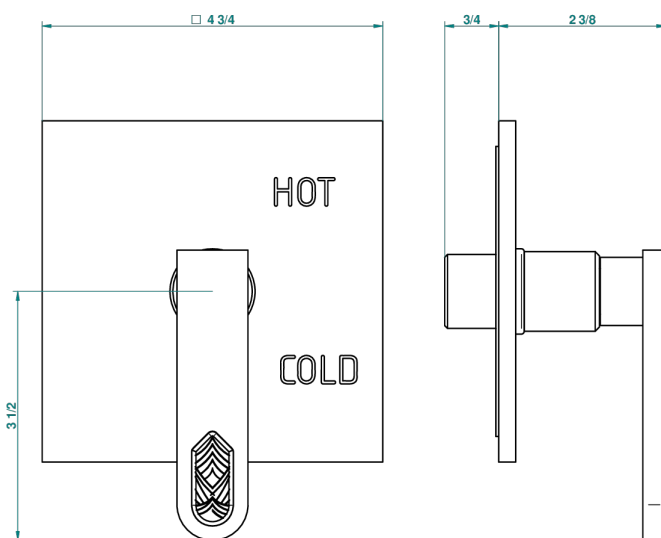

PROFIL LALIQUE CLEAR CRYSTAL WITH LEVER HANDLES

A6H-320B

Trim for pressure balance valve

36766

11/02/2010

CHARACTERISTIC

- Profil Laliq clear crystal with lever handles
- Trim for pressure balance valve

RELATED SKU'S

- Ref. G00-320A 1/2 " Pressure balance valve

AVAILABLE FINITIONS

Black nickel - D24

Blush PVD - H62

Brass color PVD - H49

Brown bronze color PVD - F33

Chrome polished - A02

Chrome polished / gold polished -