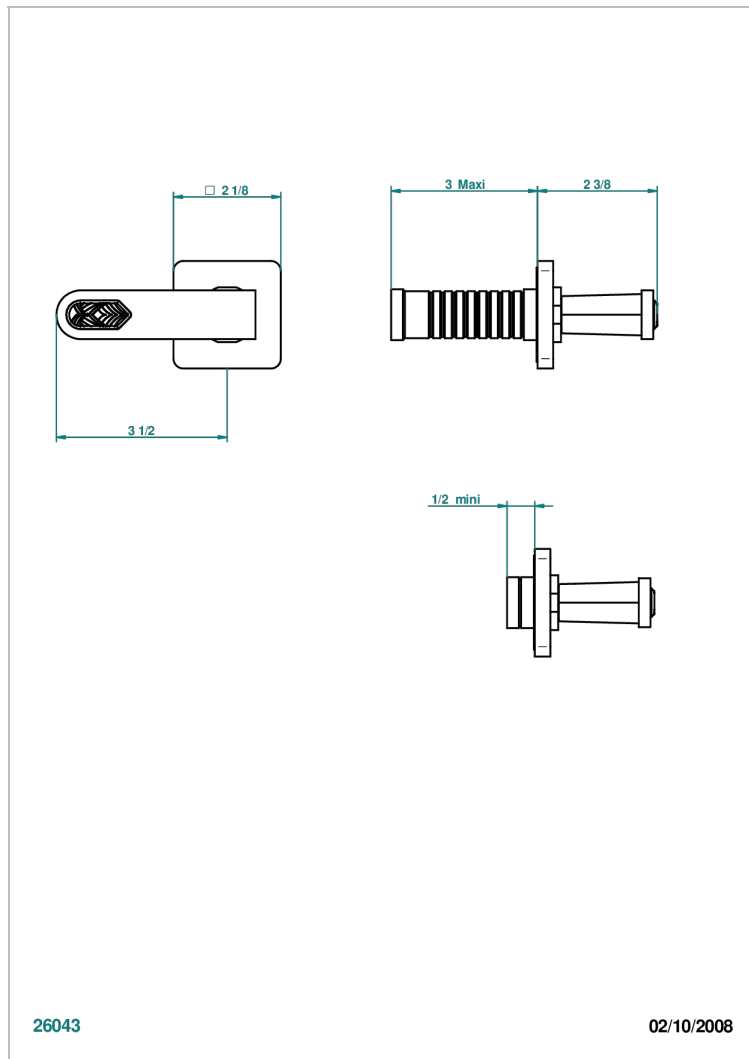

PROFIL LALIQUE CLEAR CRYSTAL WITH LEVER HANDLES

A6H-30B

Wall volume control 30 & 32 trim

CHARACTERISTIC

- Profil Laliq clear crystal with lever handles
- Wall volume control 30 & 32 trim

RELATED SKU'S

- Ref. G00-32CUSA 3/4" Volume control wall valve with ceramic cartridge
- Ref. G00-32HUSA 3/4" Volume control wall valve with ceramic cartridge counterclockwise
- Ref. G00-30CUSA 1/2" volume control wall valve with ceramic cartridge
- Ref. G00-30HUSA 1/2" Volume control wall valve with ceramic cartridge counterclockwise

Nickel antique / Sovereign - H28

Nickel color PVD - H55

Nickel polished - B01

Rose Gold - F27

Satin chrome - C03

Silver polished, antique - H03

Silver rhodium - F18

Soft gold - F30