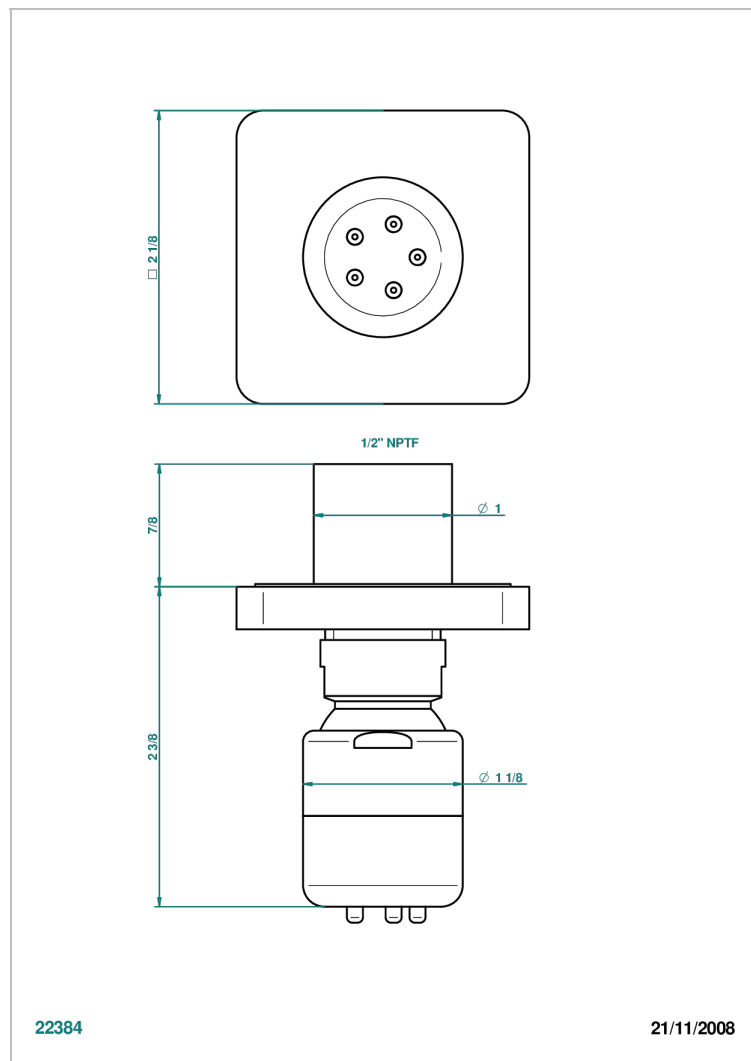

PROFIL LALIQUE CLEAR CRYSTAL WITH LEVER HANDLES

A6H-290/BUS

Body spray 1/2" with Easyclean system

CHARACTERISTIC

- Profil Laliقة clear crystal with lever handles
- Body spray 1/2" with Easyclean system

AVAILABLE FINITIONS