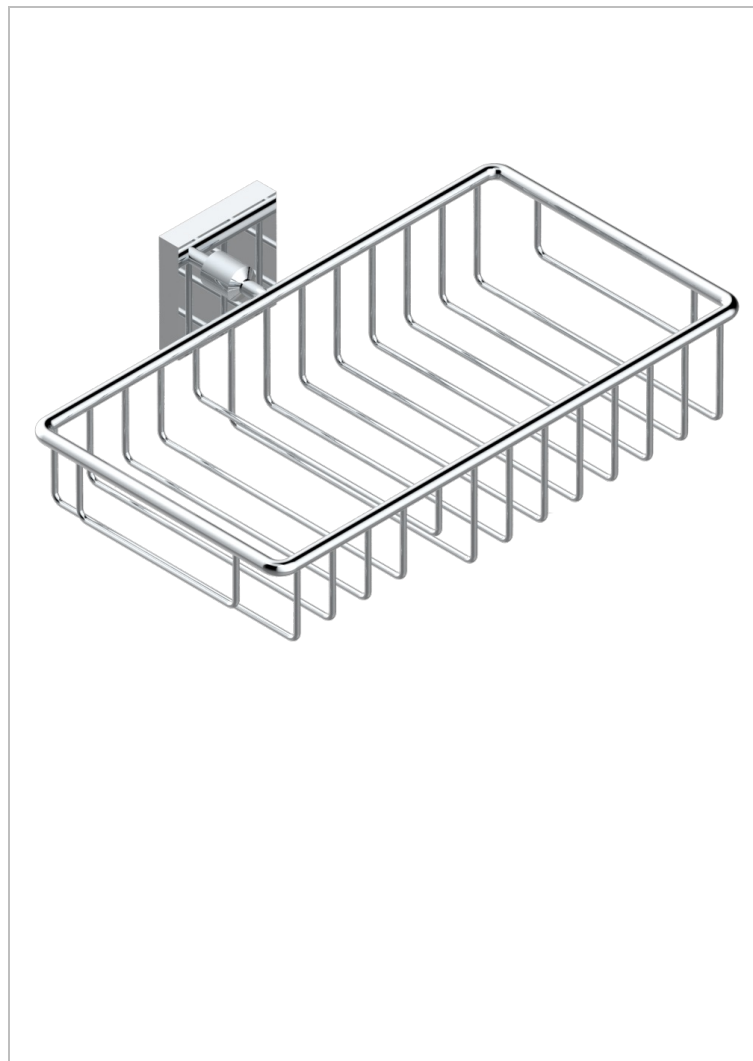

PROFIL LALIQUE CLEAR CRYSTAL WITH LEVER HANDLES

A6H-2620

Soap and sponge holder, wall mounted

CHARACTERISTIC

- Profil Lalique clear crystal with lever handles
- Soap and sponge holder, wall mounted

AVAILABLE FINITIONS