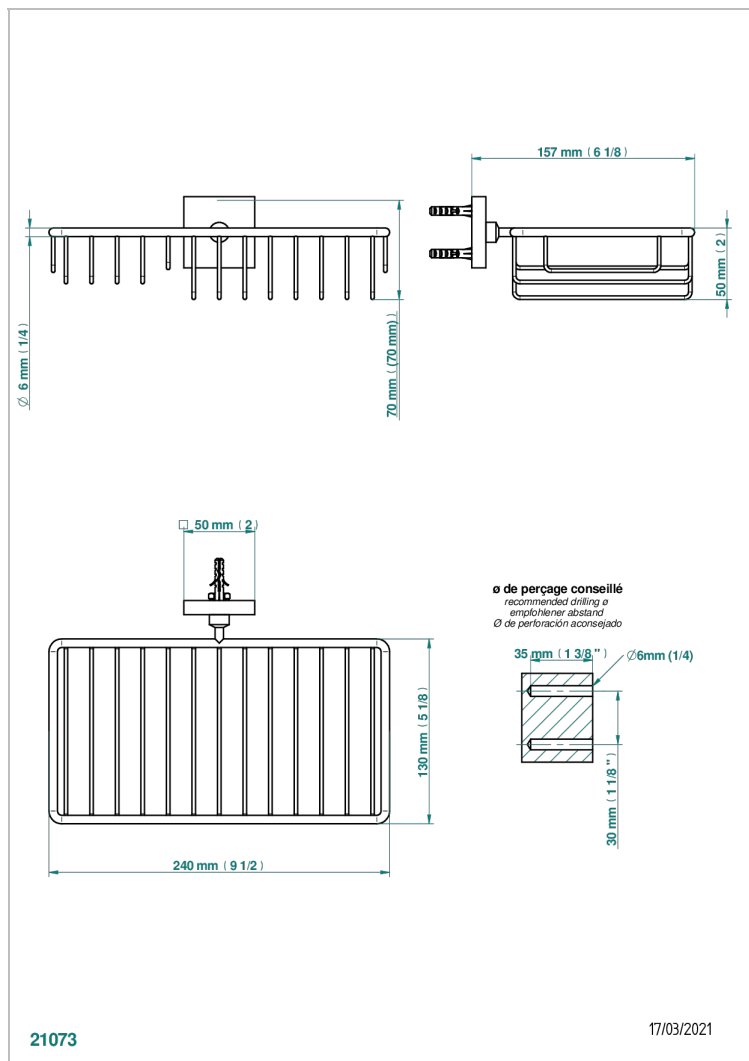

PROFIL LALIQUE CLEAR CRYSTAL WITH LEVER HANDLES

A6H-2620

Soap and sponge holder, wall mounted

CHARACTERISTIC

- Profil Lalique clear crystal with lever handles
- Soap and sponge holder, wall mounted

AVAILABLE FINITIONS