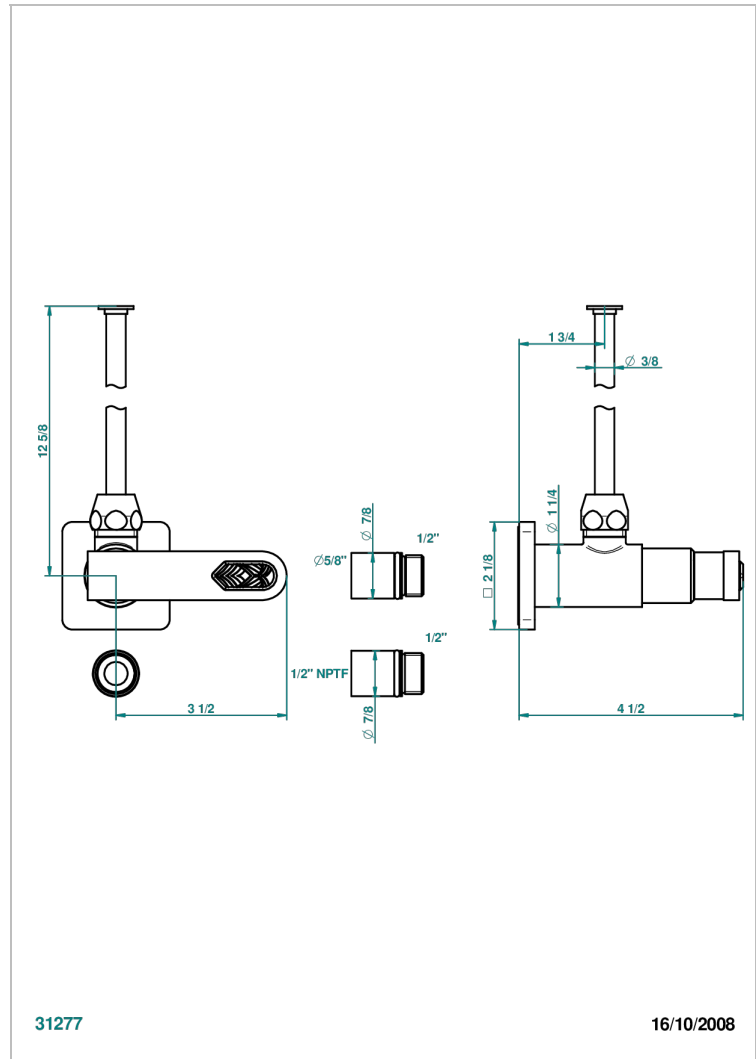

PROFIL LALIQUE CLEAR CRYSTAL WITH LEVER HANDLES

A6H-181/SWC

Angle supply valve with 3/8" adaptor set for toilet

31277

16/10/2008

CHARACTERISTIC

- Profil Lalique clear crystal with lever handles
- Angle supply valve with 3/8" adaptor set for toilet