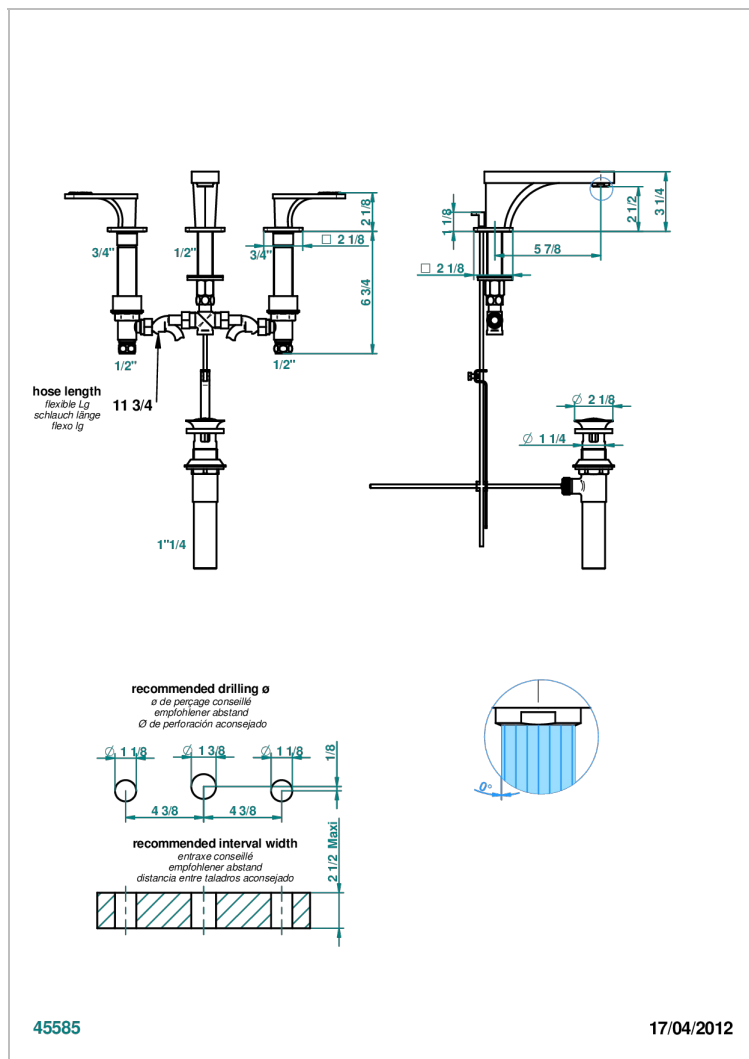

PROFIL LALIQUE CLEAR CRYSTAL WITH LEVER HANDLES

A6H-151M/US

Widespread lavatory set with drain for 1 1/4" + countertop

CHARACTERISTIC

- Profil LaliQUE clear crystal with lever handles
- Widespread lavatory set with drain for 1 1/4" + countertop

TECHNICAL SPECS

- Recommandé : 3 bars (max. 5 bars) - Advised : 43,5 psi (max. 72 psi)
- 5,7 l/min à 3 bars (1.5 gpm at 43.5 psi)
- 1.2 gpm on demand in accordance with California's rules

AVAILABLE FINITIONS