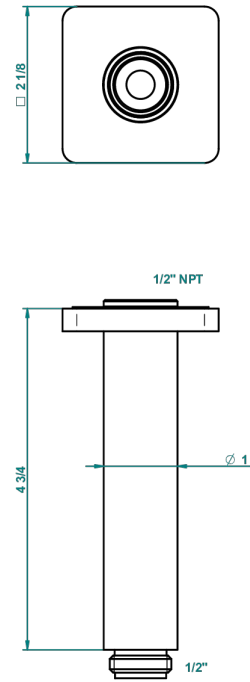

PROFIL LALIQUE CLEAR CRYSTAL

A6G-82V/US

Vertical shower arm ceiling mounted 1/2" connection

THG[®]
PARIS

22020

04/12/2015

CHARACTERISTIC

- Profil Lalique clear crystal
- Vertical shower arm ceiling mounted 1/2" connection

Nickel antique / Sovereign - H28

Nickel color PVD - H55

Nickel polished - B01

Rose Gold - F27

Satin chrome - C03

Silver polished, antique - H03

Silver rhodium - F18

Soft gold - F30