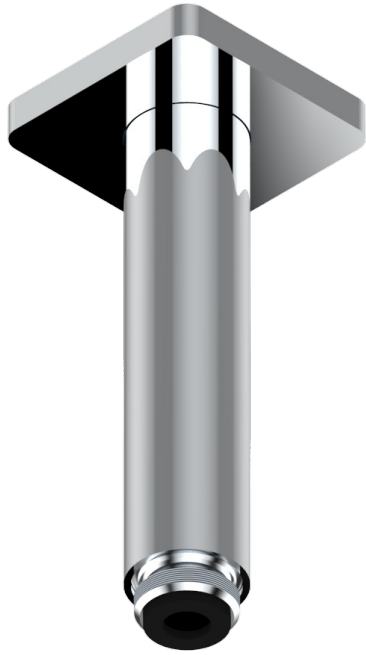

PROFIL LALIQUE CLEAR CRYSTAL

A6G-82V/US

Vertical shower arm ceiling mounted 1/2" connection

THG[®]
PARIS

22020

04/12/2015

CHARACTERISTIC

- Profil Lalique clear crystal
- Vertical shower arm ceiling mounted 1/2" connection

AVAILABLE FINITIONS

Black nickel - D24

Blush PVD - H62

Brass color PVD - H49

Brown bronze color PVD - F33

Chrome polished - A02

Chrome polished / gold polished - G02

Copper antique matt, coated - H07

Nickel antique / Sovereign - H28

Nickel color PVD - H55

Nickel polished - B01

Rose Gold - F27

Satin chrome - C03

Silver polished, antique - H03

Silver rhodium - F18

Soft gold - F30