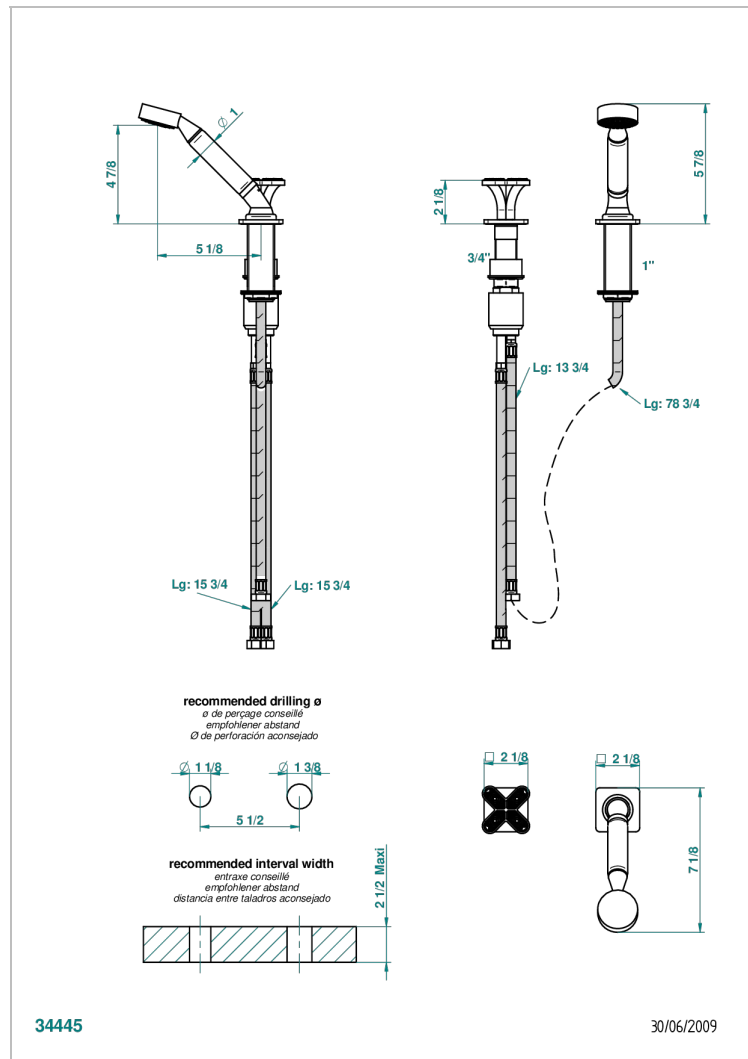

PROFIL LALIQUE CLEAR CRYSTAL

A6G-6532/60A

Deck mounted mixer with handshower, progressive cartridge

THG[®]
PARIS

CHARACTERISTIC

- Profil Laliqe clear crystal
- Deck mounted mixer with handshower, progressive cartridge

TECHNICAL SPECS

- Recommandé : 3 bars (max. 5 bars) - Advised : 43,5 psi (max. 72 psi)
- 9,5 l/min à 3 bars (2.5 gpm at 43.5 psi)

AVAILABLE FINITIONS

Black nickel - D24

Blush PVD - H62

Brass color PVD - H49