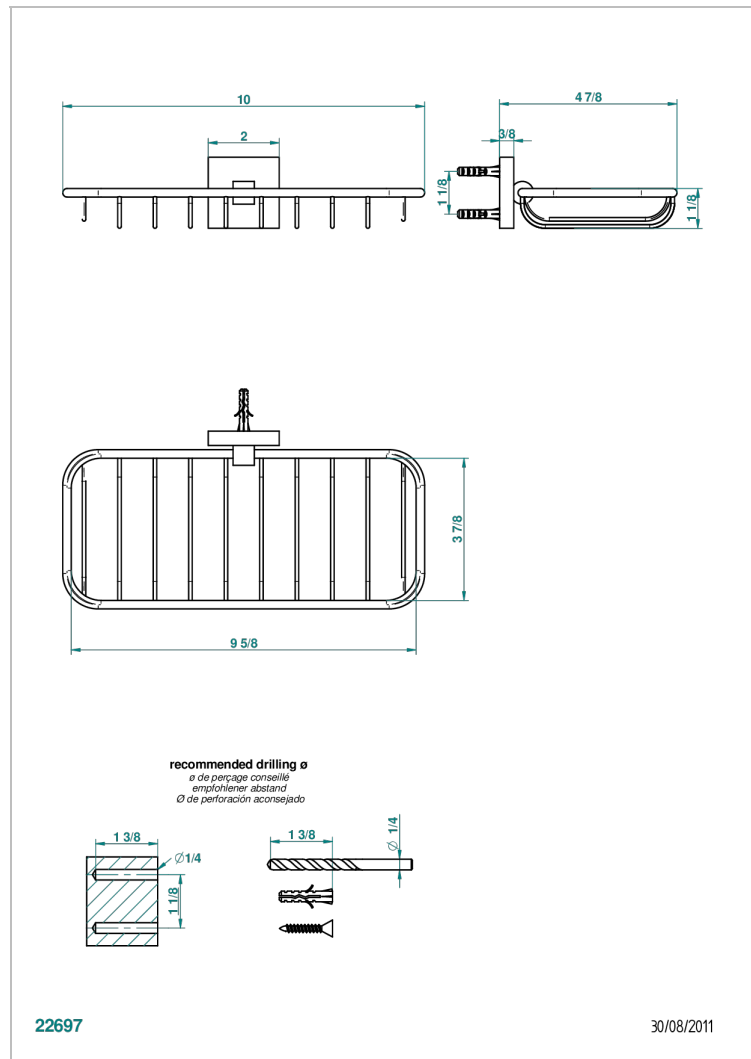

PROFIL LALIQUE CLEAR CRYSTAL

A6G-620A

Soap basket, wall mounted 10" x 4"3/8

THG[®]
PARIS

CHARACTERISTIC

- Profil Lalique clear crystal
- Soap basket, wall mounted 10" x 4"3/8

AVAILABLE FINITIONS

Black nickel - D24