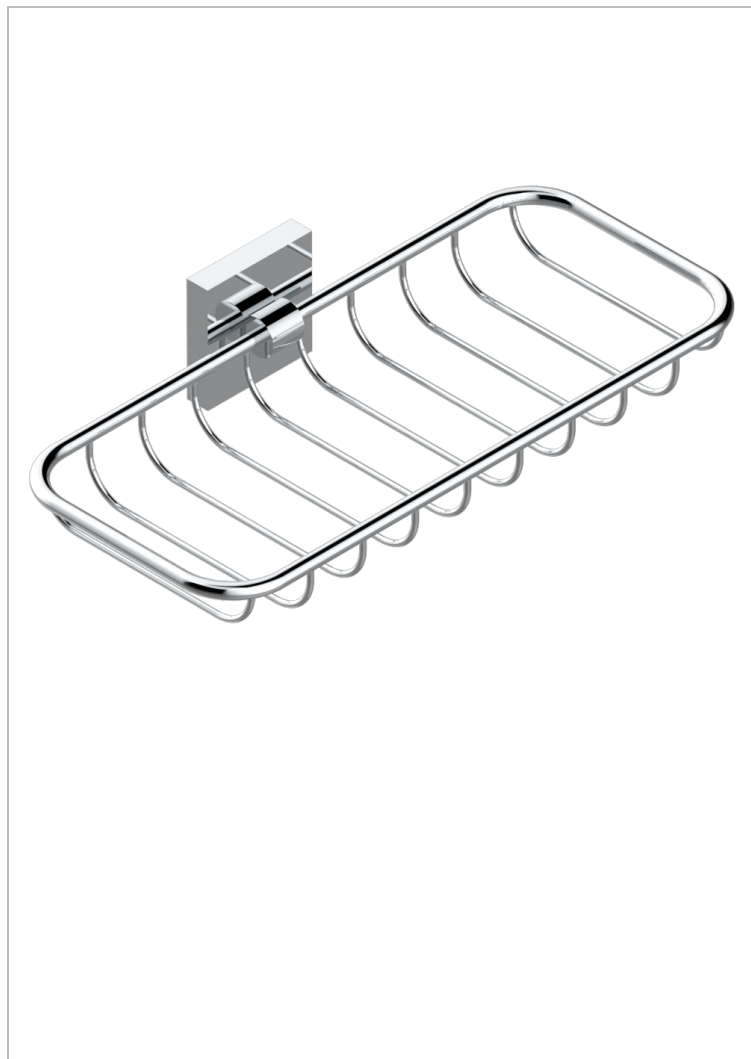

PROFIL LALIQUE CLEAR CRYSTAL

A6G-620A

Soap basket, wall mounted 10" x 4"3/8

THG[®]
PARIS

CHARACTERISTIC

- Profil Lalique clear crystal
- Soap basket, wall mounted 10" x 4"3/8

AVAILABLE FINITIONS

Black nickel - D24