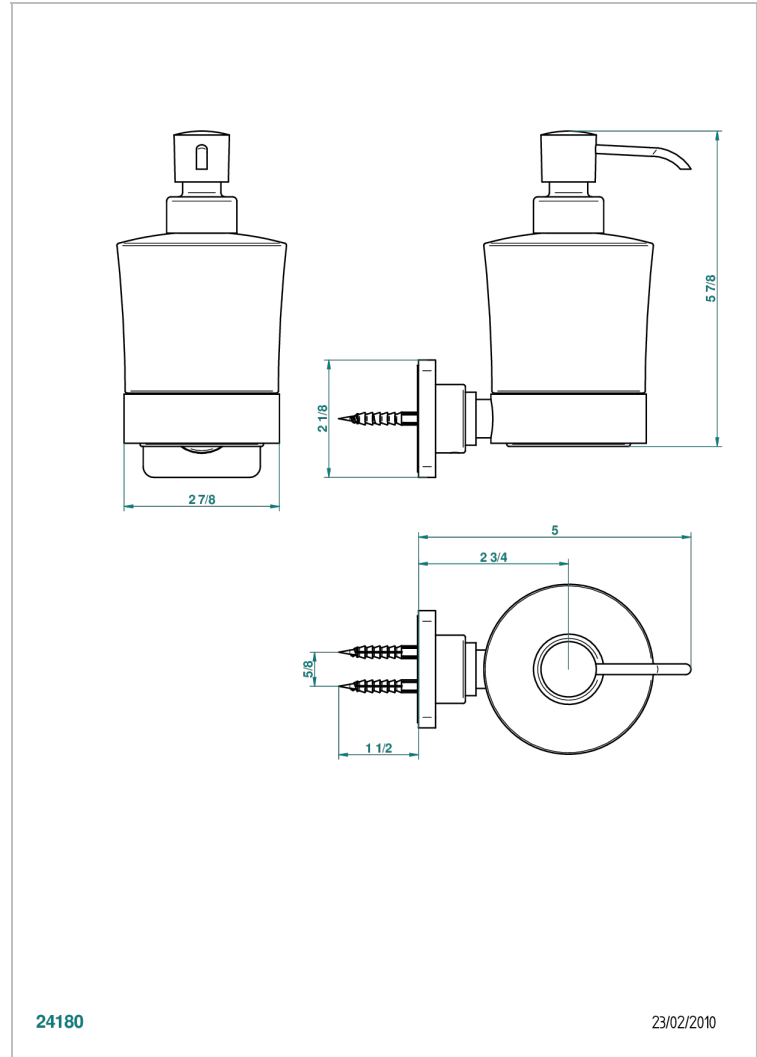

PROFIL LALIQUE CLEAR CRYSTAL

A6G-613

Liquid soap dispenser

THG[®]
PARIS

CHARACTERISTIC

- Profil Lalique clear crystal
- Liquid soap dispenser

AVAILABLE FINITIONS

Black nickel - D24
Blush PVD - H62
Brass color PVD - H49
Brown bronze color PVD - F33
Chrome polished - A02
Chrome polished / gold polished - G02