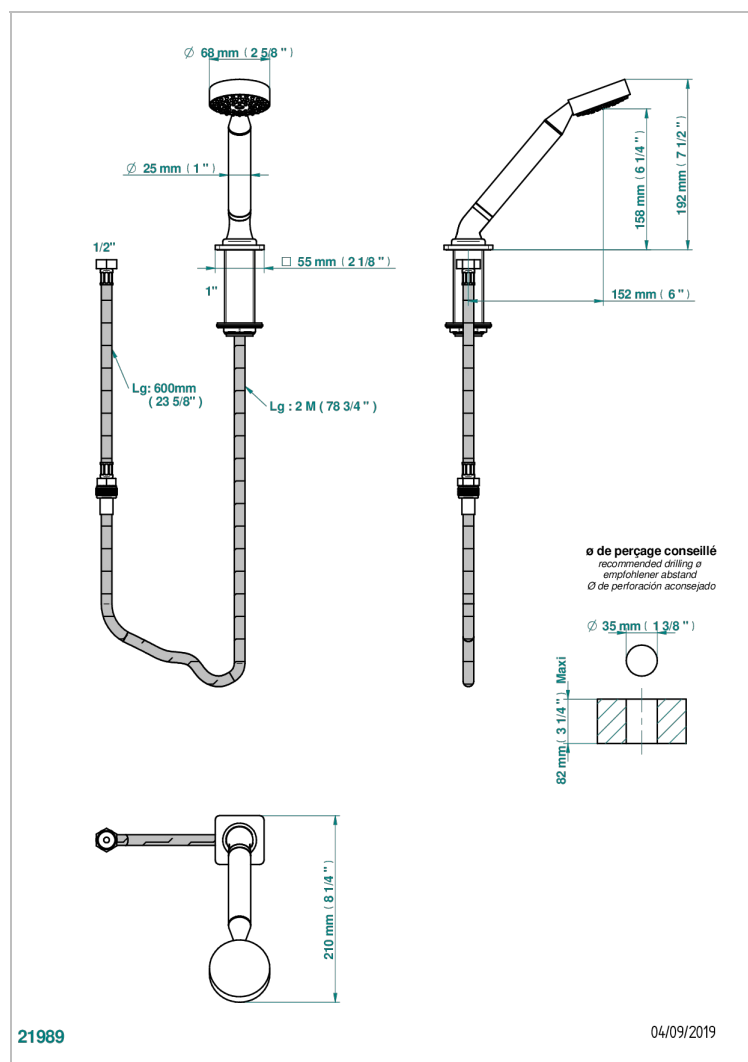

PROFIL LALIQUE CLEAR CRYSTAL

A6G-60A

Deck mounted hand shower, with hose

CHARACTERISTIC

- Profil Lalique clear crystal
- Deck mounted hand shower, with hose

TECHNICAL SPECS

- Recommandé : 3 bars (max. 5 bars) - Advised : 43,5 psi (max. 72 psi)
- 9,5 l/min à 3 bars (2.5 gpm at 43.5 psi)

AVAILABLE FINITIONS

Black nickel - D24

Blush PVD - H62

Brass color PVD - H49

Brown bronze color PVD - F33

Chrome polished - A02

Chrome polished / gold polished - G02

Copper antique matt, coated - H07

Nickel antique / Sovereign - H28

Nickel color PVD - H55

Nickel polished - B01

Rose Gold - F27

Satin chrome - C03

Silver polished, antique - H03

Silver rhodium - F18

Soft gold - F30