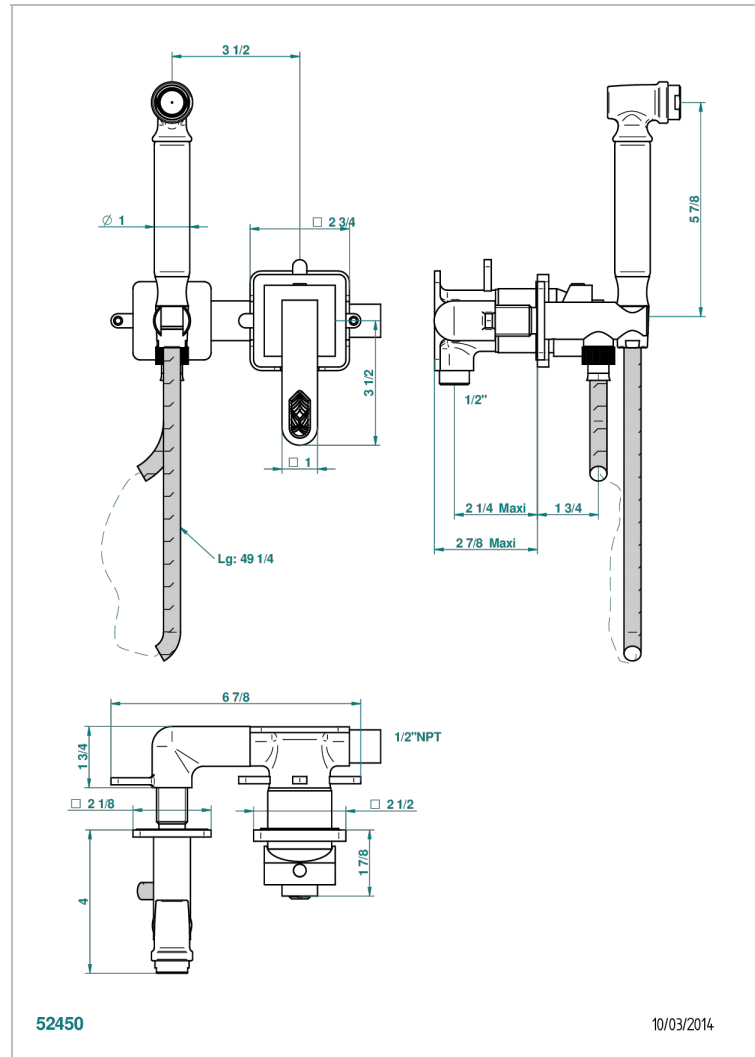

PROFIL LALIQUE CLEAR CRYSTAL

A6G-5840/MUS

Handheld spray bidet with mixing valve, hose, elbow/hook

THG[®]
PARIS

52450

10/03/2014

CHARACTERISTIC

- Profil LaliQue clear crystal
- Handheld spray bidet with mixing valve, hose, elbow/hook

TECHNICAL SPECS

- Recommandé : 3 bars (max. 5 bars) - Advised : 43,5 psi (max. 72 psi)
- 9,5 l/min à 3 bars (2.5 gpm at 43.5 psi)

AVAILABLE FINITIONS

Black nickel - D24

Blush PVD - H62

Brass color PVD - H49