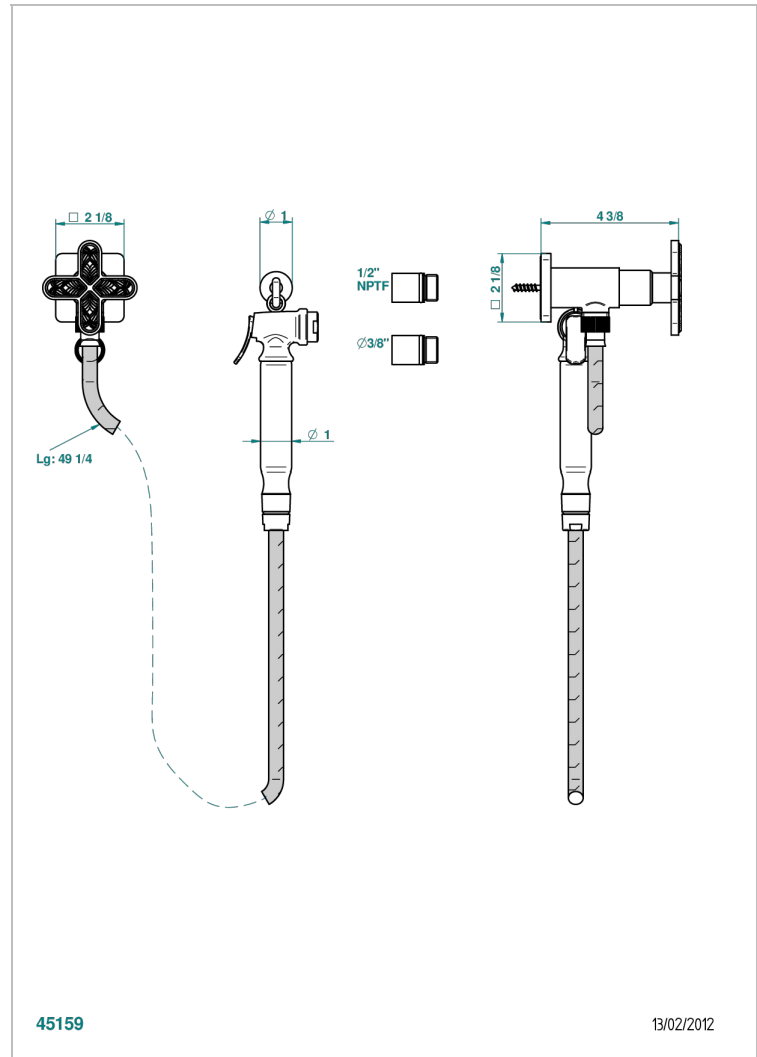

# PROFIL LALIQUE CLEAR CRYSTAL

A6G-5840/8US

Handheld spray bidet with hose, elbow and hook

THG<sup>®</sup>  
PARIS

## CHARACTERISTIC

- Profil Lalique clear crystal
- Handheld spray bidet with hose, elbow and hook

## TECHNICAL SPECS

- Recommandé : 3 bars (max. 5 bars) - Advised : 43,5 psi (max. 72 psi)
- 9,5 l/min à 3 bars (2.5 gpm at 43.5 psi)