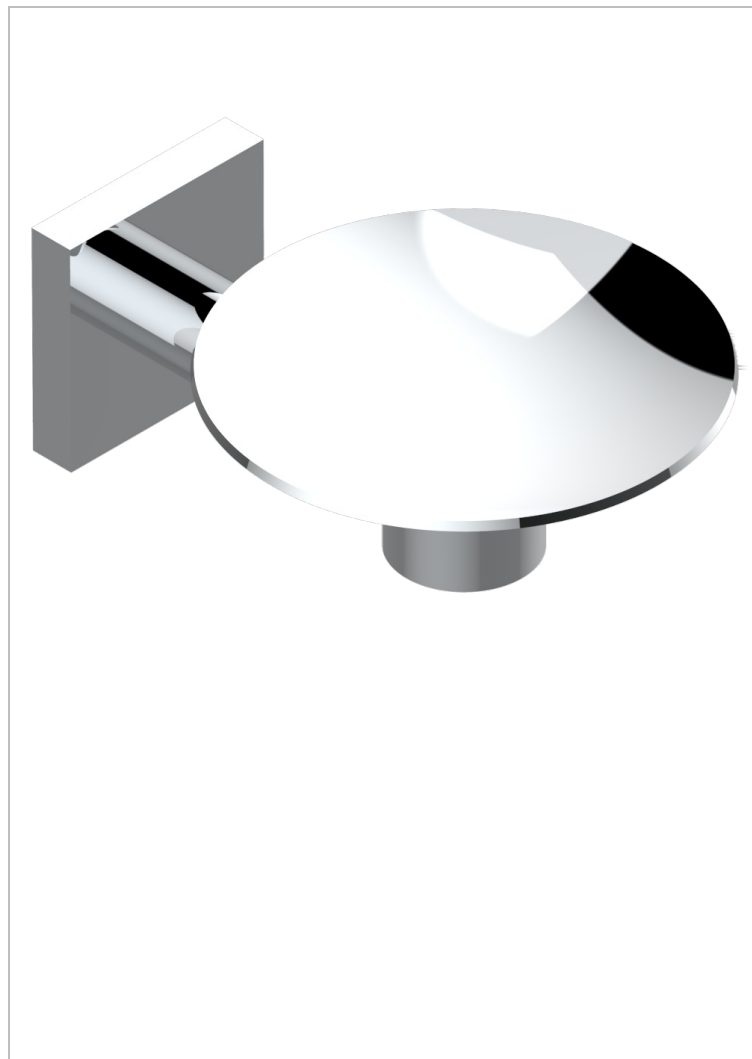

PROFIL LALIQUE CLEAR CRYSTAL

A6G-546

Soap dish, wall mounted, 4" diameter

CHARACTERISTIC

- Profil Lalique clear crystal
- Soap dish, wall mounted, 4" diameter

AVAILABLE FINITIONS

Black nickel - D24
Blush PVD - H62
Brass color PVD - H49
Brown bronze color PVD - F33
Chrome polished - A02
Chrome polished / gold polished - G02

Copper antique matt, coated - H07
Gold color PVD - H52
Gold mat - F07
Gold polished - F01
Gold satiney - F03
Graphite PVD - H64

Light coated bronze - D01
Matt Umber PVD - H67
Matt blush PVD - H60
Matt brass color PVD - H50
Matt brown bronze color PVD - F34
Matt chrome (American satin) - C02

Matt gold color PVD - H53
Matt graphite PVD - H65
Matt nickel (American satin) - C01
Matt nickel color PVD - H56
Nickel antique / Sovereign - H28
Nickel color PVD - H55

Nickel polished - B01
Rose Gold - F27
Satin chrome - C03
Silver polished, antique - H03
Silver rhodium - F18
Soft gold - F30