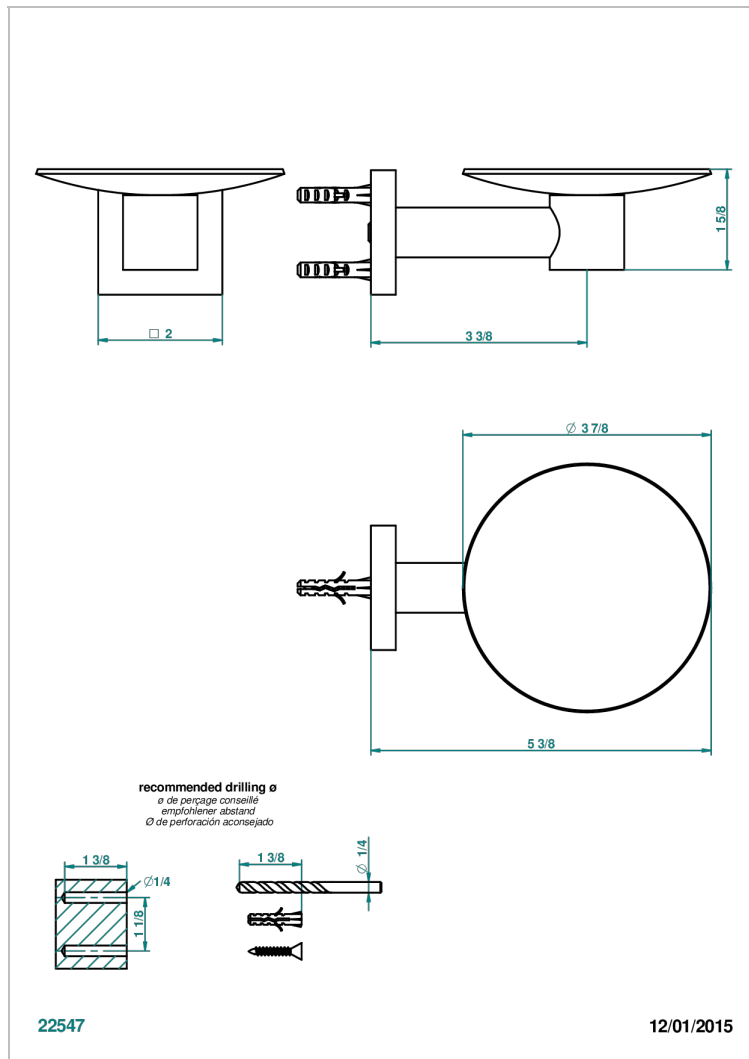

PROFIL LALIQUE CLEAR CRYSTAL

A6G-546

Soap dish, wall mounted, 4" diameter

CHARACTERISTIC

- Profil Lalique clear crystal
- Soap dish, wall mounted, 4" diameter

AVAILABLE FINITIONS

Black nickel - D24
Blush PVD - H62
Brass color PVD - H49
Brown bronze color PVD - F33
Chrome polished - A02
Chrome polished / gold polished - G02