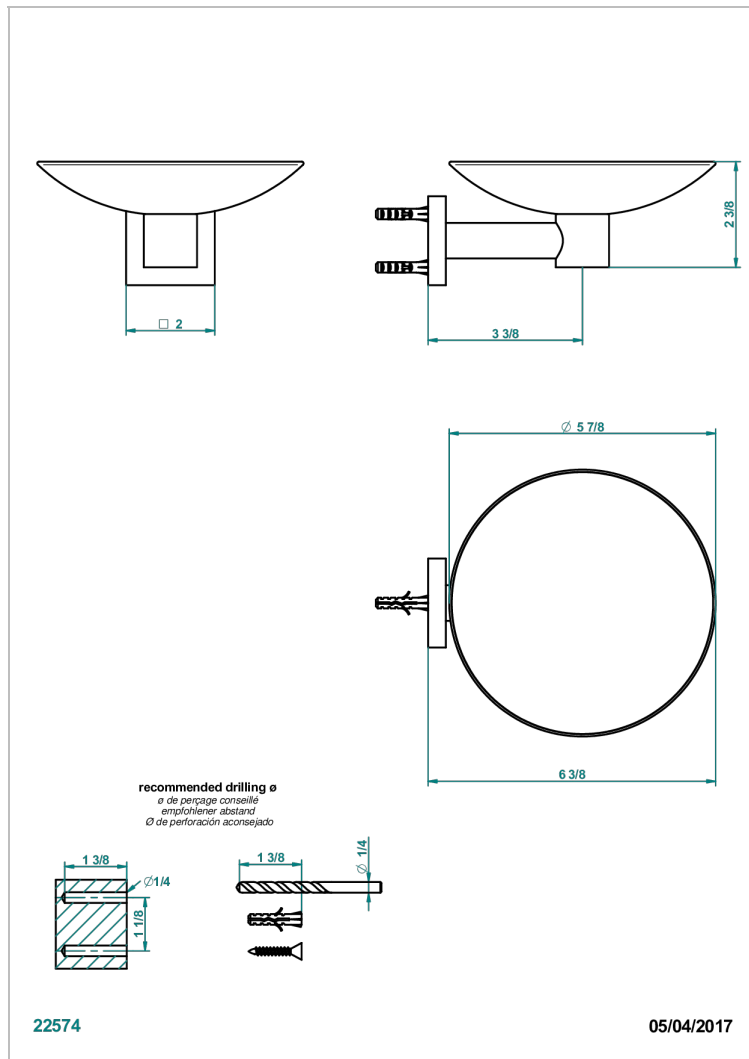

PROFIL LALIQUE CLEAR CRYSTAL

A6G-546GM

Soap dish, wall mounted, 6" diameter

THG[®]
PARIS

CHARACTERISTIC

- Profil Lalique clear crystal
- Soap dish, wall mounted, 6" diameter

AVAILABLE FINITIONS

Black nickel - D24
 Blush PVD - H62
 Brass color PVD - H49
 Brown bronze color PVD - F33
 Chrome polished - A02
 Chrome polished / gold polished - G02