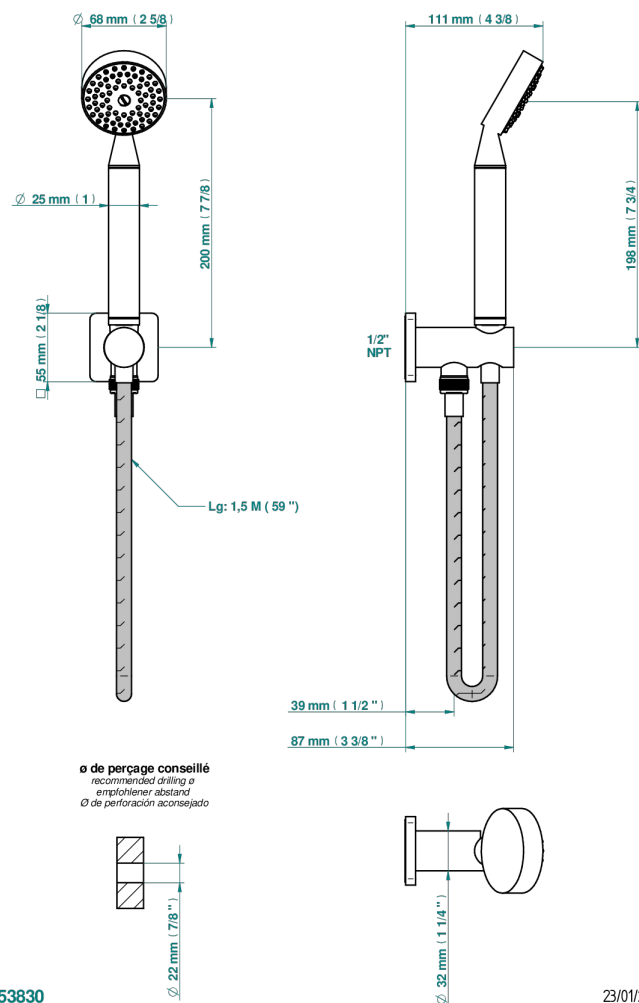

PROFIL LALIQUE CLEAR CRYSTAL

A6G-54/US

Wall mounted handshower with integrated fixed hook

CHARACTERISTIC

- Profil LaliQue clear crystal
- Wall mounted handshower with integrated fixed hook

TECHNICAL SPECS

- Recommandé : 3 bars (max. 5 bars) - Advised : 43,5 psi (max. 72 psi)
- 9,5 l/min à 3 bars (2.5 gpm at 43.5 psi)

AVAILABLE FINITIONS

Black nickel - D24

Blush PVD - H62

Brass color PVD - H49

Brown bronze color PVD - F33

Chrome polished - A02

Chrome polished / gold polished - G02

Copper antique matt, coated - H07

Nickel antique / Sovereign - H28

Nickel color PVD - H55

Nickel polished - B01

Rose Gold - F27

Satin chrome - C03

Silver polished, antique - H03

Silver rhodium - F18

Soft gold - F30