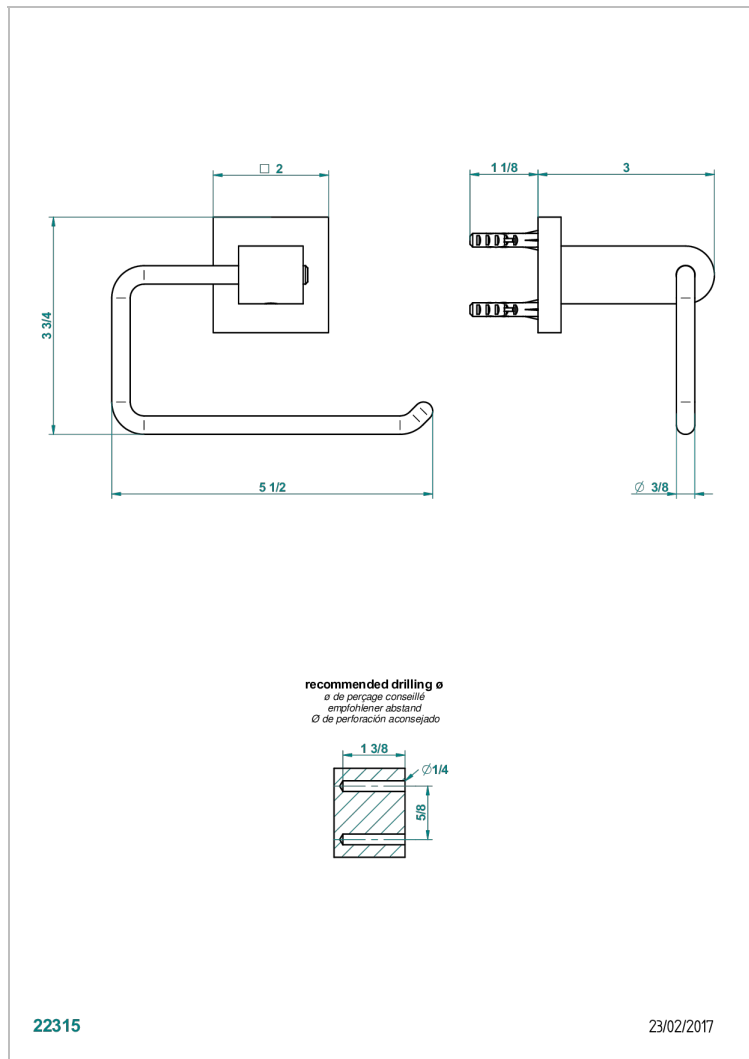

PROFIL LALIQUE CLEAR CRYSTAL

A6G-538A

THG[®]
PARIS

Toilet paper holder, single mount without cover

CHARACTERISTIC

- Profil LaliQue clear crystal
- Toilet paper holder, single mount without cover

AVAILABLE FINITIONS