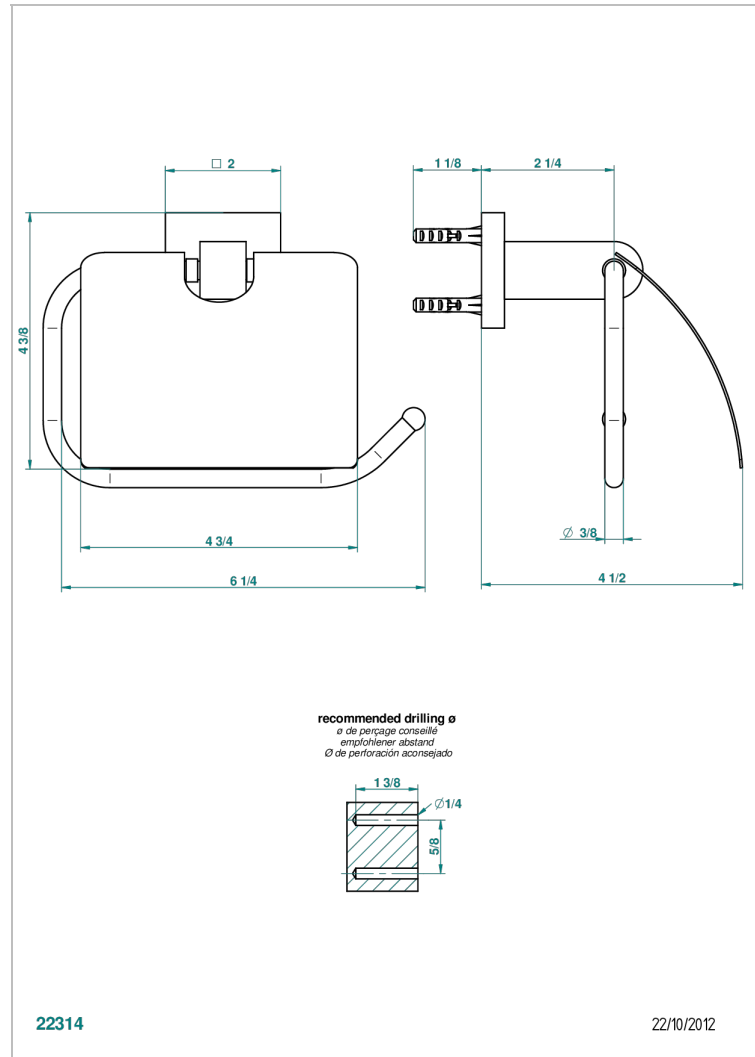

PROFIL LALIQUE CLEAR CRYSTAL

A6G-538AC

Toilet paper holder, single mount with cover

THG[®]
PARIS

CHARACTERISTIC

- Profil Lalique clear crystal
- Toilet paper holder, single mount with cover

AVAILABLE FINITIONS