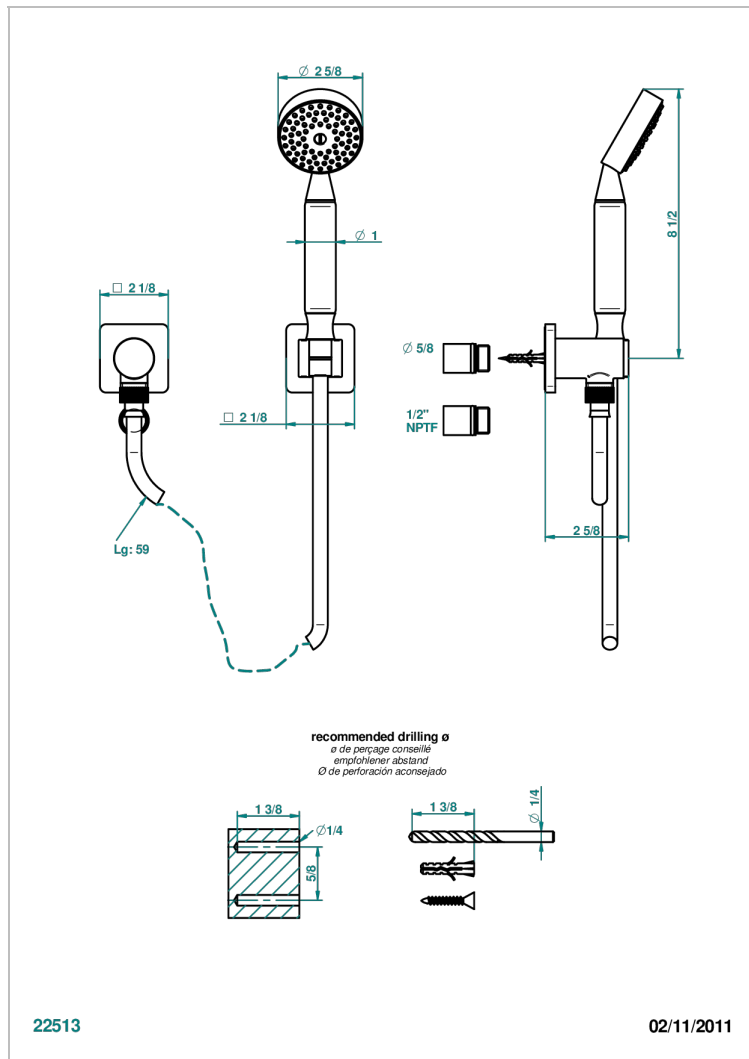

# PROFIL LALIQUE CLEAR CRYSTAL

A6G-52/US

Wall mounted handshower with separate fixed hook

THG<sup>®</sup>  
PARIS

## CHARACTERISTIC

- Profil Laliqe clear crystal
- Wall mounted handshower with separate fixed hook

## TECHNICAL SPECS

- Recommandé : 3 bars (max. 5 bars) - Advised : 43,5 psi (max. 72 psi)
- 9,5 l/min à 3 bars (2.5 gpm at 43.5 psi)