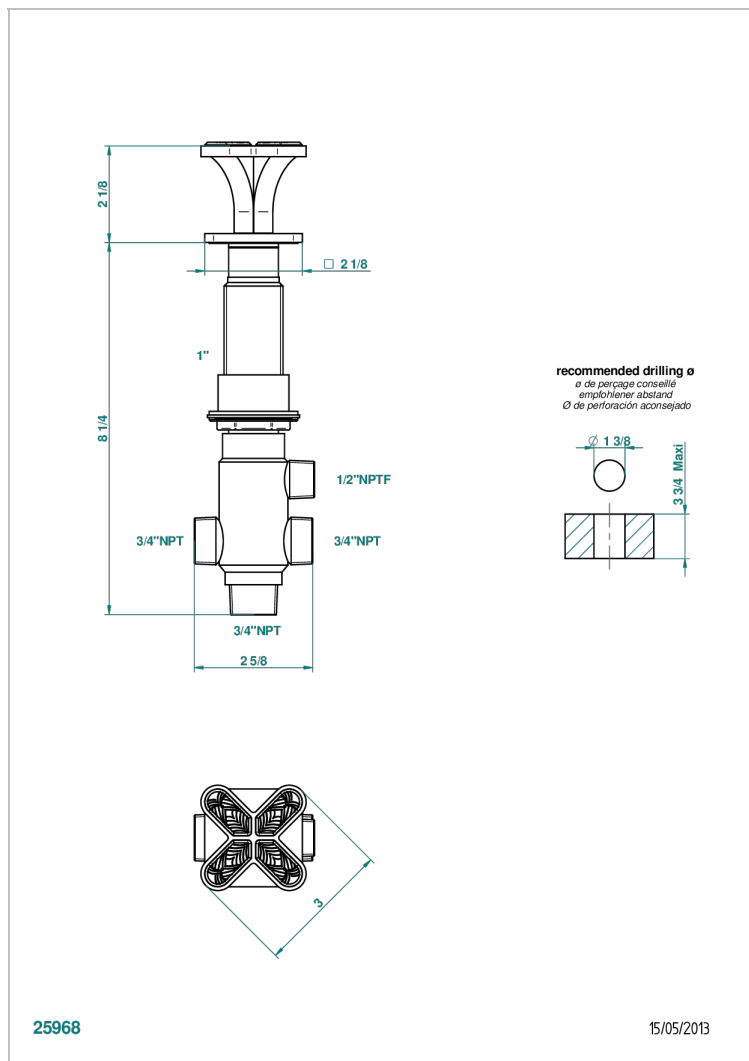

PROFIL LALIQUE CLEAR CRYSTAL

A6G-504VGUS

2-function deck diverter with trim

CHARACTERISTIC

- Profil Lalique clear crystal
- 2-function deck diverter with trim

AVAILABLE FINITIONS

Black nickel - D24

Blush PVD - H62