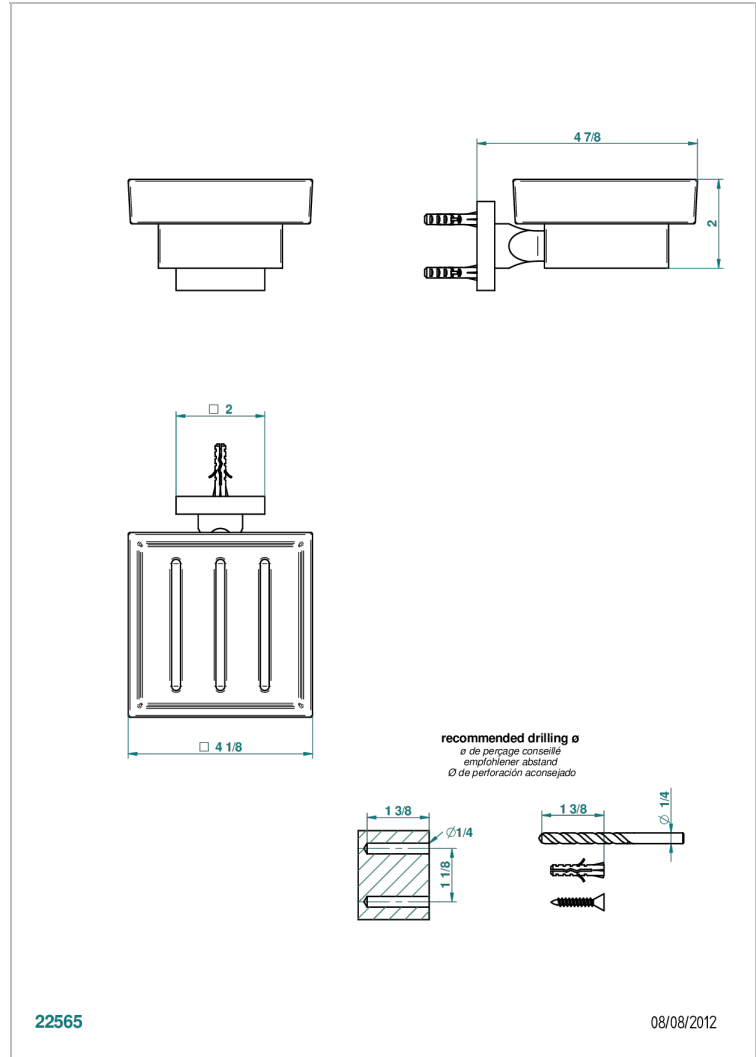

PROFIL LALIQUE CLEAR CRYSTAL

A6G-500

Glass soap dish, wall mounted

THG[®]
PARIS

CHARACTERISTIC

- Profil Lalique clear crystal
- Glass soap dish, wall mounted

AVAILABLE FINITIONS

Black nickel - D24
 Blush PVD - H62
 Brass color PVD - H49
 Brown bronze color PVD - F33
 Chrome polished - A02
 Chrome polished / gold polished - G02