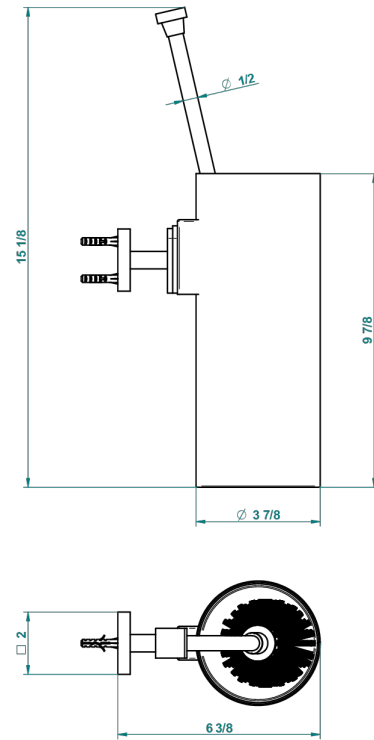

PROFIL LALIQUE CLEAR CRYSTAL

A6G-4720

Wall mounted toilet brush holder

THG®
PARIS

19227

04/12/2015

CHARACTERISTIC

- Profil Lalique clear crystal
- Wall mounted toilet brush holder

AVAILABLE FINITIONS

Black nickel - D24

Blush PVD - H62

Brass color PVD - H49

Brown bronze color PVD - F33

Chrome polished - A02

Chrome polished / gold polished - G02

Copper antique matt, coated - H07

Gold color PVD - H52

Gold mat - F07

Gold polished - F01

Gold satiny - F03

Graphite PVD - H64

Light coated bronze - D01

Matt Umber PVD - H67

Matt blush PVD - H60

Matt brass color PVD - H50

Matt brown bronze color PVD - F34

Matt chrome (American satin) - C02

Matt gold color PVD - H53

Matt graphite PVD - H65

Matt nickel (American satin) - C01

Matt nickel color PVD - H56

Nickel antique / Sovereign - H28

Nickel color PVD - H55

Nickel polished - B01

Rose Gold - F27

Satin chrome - C03

Silver polished, antique - H03

Silver rhodium - F18

Soft gold - F30