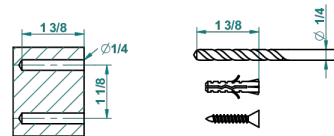

PROFIL LALIQUE CLEAR CRYSTAL

A6G-4720

Wall mounted toilet brush holder

THG®
PARIS

19227

04/12/2015

CHARACTERISTIC

- Profil Lalique clear crystal
- Wall mounted toilet brush holder

AVAILABLE FINITIONS

Black nickel - D24

Blush PVD - H62

Brass color PVD - H49

Brown bronze color PVD - F33

Chrome polished - A02

Chrome polished / gold polished - G02

Copper antique matt, coated - H07

Gold color PVD - H52

Gold mat - F07

Gold polished - F01

Gold satiny - F03

Graphite PVD - H64

Light coated bronze - D01

Matt Umber PVD - H67

Matt blush PVD - H60

Matt brass color PVD - H50

Matt brown bronze color PVD - F34

Matt chrome (American satin) - C02

Matt gold color PVD - H53

Matt graphite PVD - H65

Matt nickel (American satin) - C01

Matt nickel color PVD - H56

Nickel antique / Sovereign - H28

Nickel color PVD - H55

Nickel polished - B01

Rose Gold - F27

Satin chrome - C03

Silver polished, antique - H03

Silver rhodium - F18

Soft gold - F30