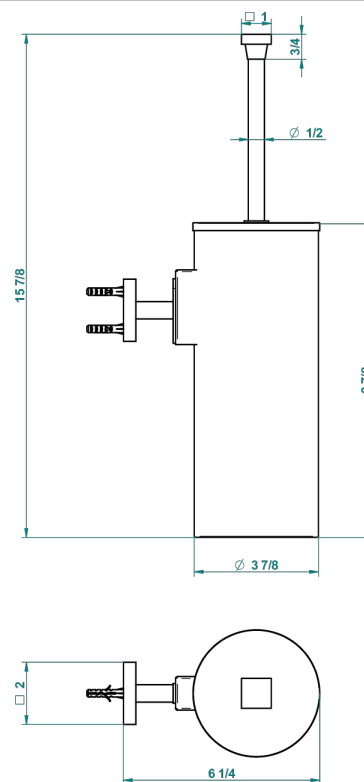

PROFIL LALIQUE CLEAR CRYSTAL

A6G-4720C

THG®
PARIS

Metal toilet brush holder with brush with cover wall mounted

18692

22/10/2015

CHARACTERISTIC

- Profil Lalique clear crystal
- Metal toilet brush holder with brush with cover wall mounted

AVAILABLE FINITIONS

Black nickel - D24

Blush PVD - H62

Brass color PVD - H49

Brown bronze color PVD - F33

Chrome polished - A02

Chrome polished / gold polished - G02

Copper antique matt, coated - H07

Gold color PVD - H52

Gold mat - F07

Gold polished - F01

Gold satiny - F03

Graphite PVD - H64

Light coated bronze - D01

Matt Umber PVD - H67

Matt blush PVD - H60

Matt brass color PVD - H50

Matt brown bronze color PVD - F34

Matt chrome (American satin) - C02

Matt gold color PVD - H53

Matt graphite PVD - H65

Matt nickel (American satin) - C01

Matt nickel color PVD - H56

Nickel antique / Sovereign - H28

Nickel color PVD - H55

Nickel polished - B01

Rose Gold - F27

Satin chrome - C03

Silver polished, antique - H03

Silver rhodium - F18

Soft gold - F30