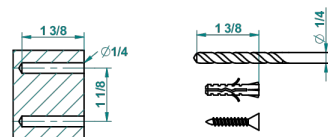

PROFIL LALIQUE CLEAR CRYSTAL

A6G-4720C

THG®
PARIS

Metal toilet brush holder with brush with cover wall mounted

18692

22/10/2015

CHARACTERISTIC

- Profil Lalique clear crystal
- Metal toilet brush holder with brush with cover wall mounted

AVAILABLE FINITIONS

Black nickel - D24

Blush PVD - H62

Brass color PVD - H49

Brown bronze color PVD - F33

Chrome polished - A02

Chrome polished / gold polished - G02

Copper antique matt, coated - H07

Gold color PVD - H52

Gold mat - F07

Gold polished - F01

Gold satiny - F03

Graphite PVD - H64

Light coated bronze - D01

Matt Umber PVD - H67

Matt blush PVD - H60

Matt brass color PVD - H50

Matt brown bronze color PVD - F34

Matt chrome (American satin) - C02

Matt gold color PVD - H53

Matt graphite PVD - H65

Matt nickel (American satin) - C01

Matt nickel color PVD - H56

Nickel antique / Sovereign - H28

Nickel color PVD - H55

Nickel polished - B01

Rose Gold - F27

Satin chrome - C03

Silver polished, antique - H03

Silver rhodium - F18

Soft gold - F30