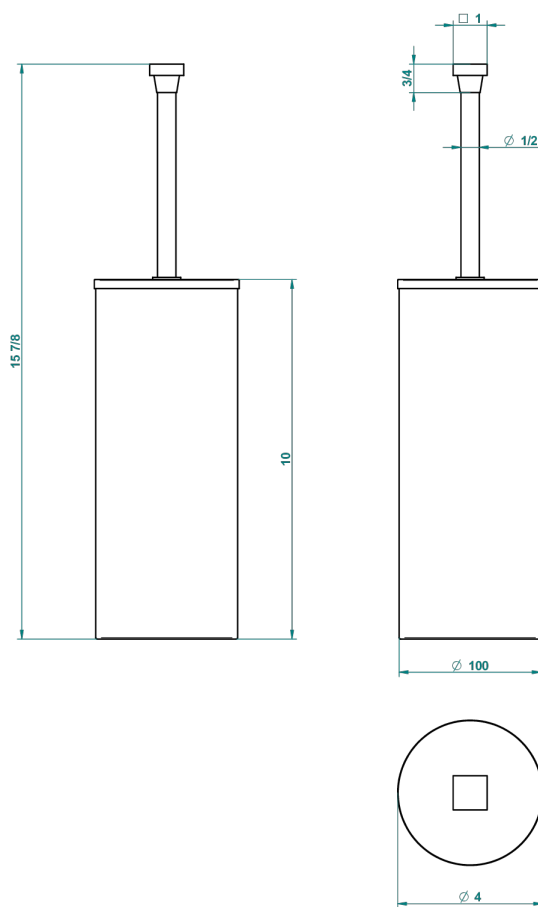

# PROFIL LALIQUE CLEAR CRYSTAL

A6G-4700C

THG<sup>®</sup>  
PARIS

Metal toilet brush holder with brush with cover floor mounted

22388

18/11/2015

## CHARACTERISTIC

- Profil Lalique clear crystal
- Metal toilet brush holder with brush with cover floor mounted