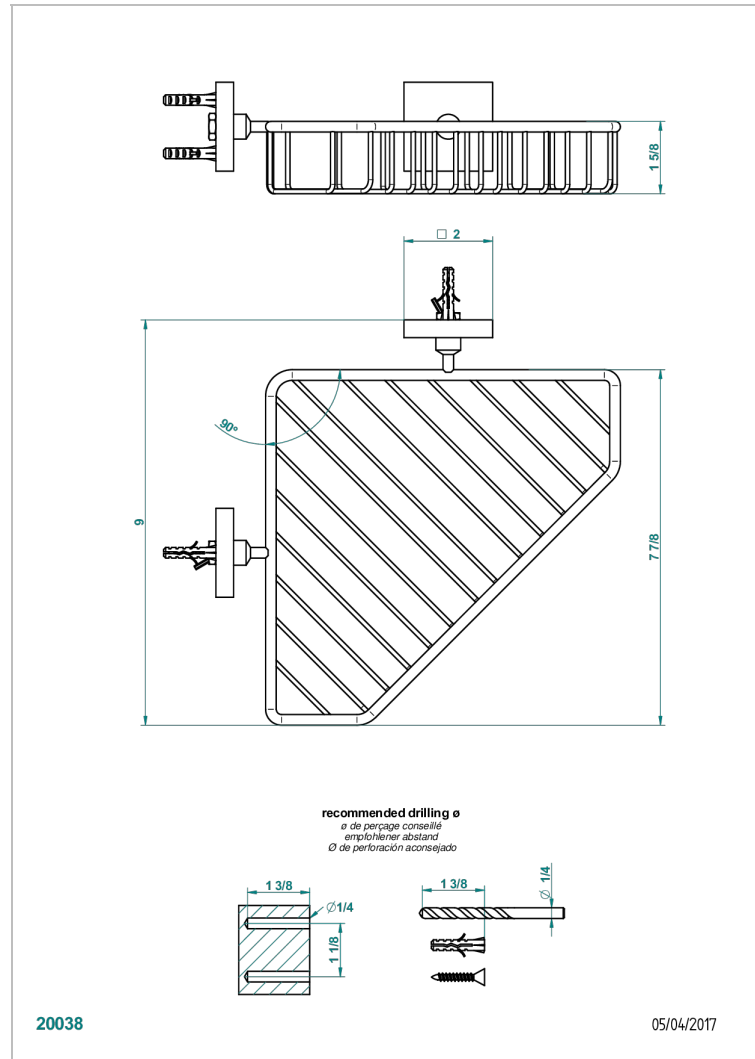

PROFIL LALIQUE CLEAR CRYSTAL

A6G-3623

Large corner soap basket, wall mounted

THG[®]
PARIS

CHARACTERISTIC

- Profil Lalique clear crystal
- Large corner soap basket, wall mounted

AVAILABLE FINITIONS

Black nickel - D24