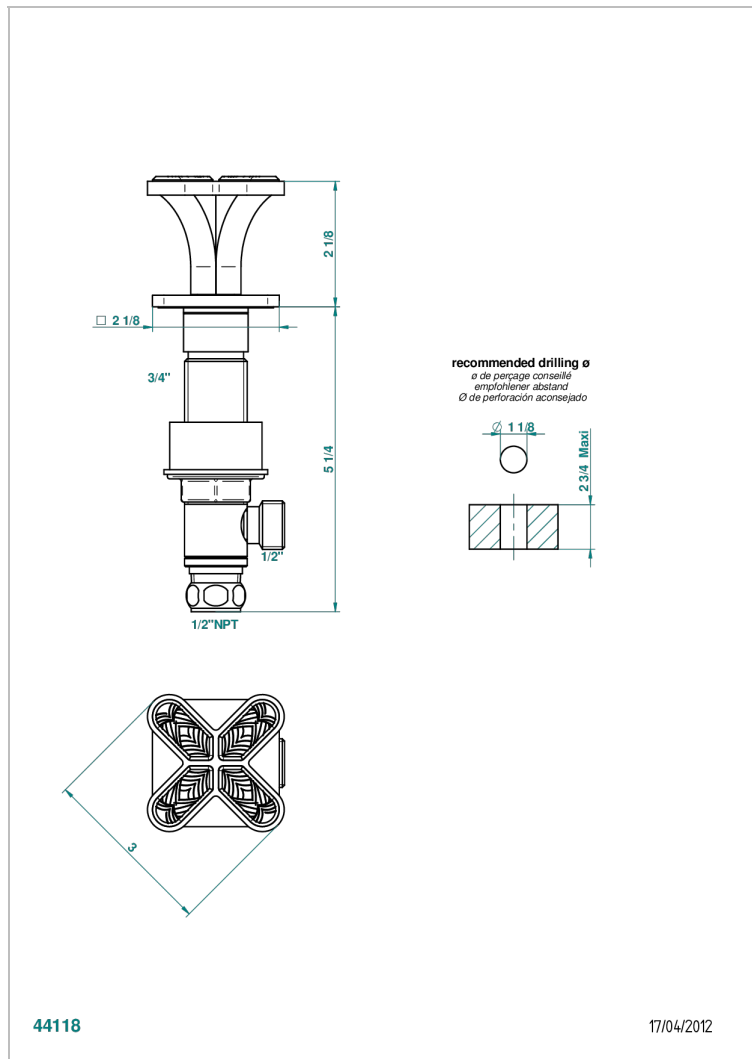

# PROFIL LALIQUE CLEAR CRYSTAL

A6G-35/US

1/2" deck valve with trim for lavatory

44118

17/04/2012

## CHARACTERISTIC

- Profil Lalique clear crystal
- 1/2" deck valve with trim for lavatory