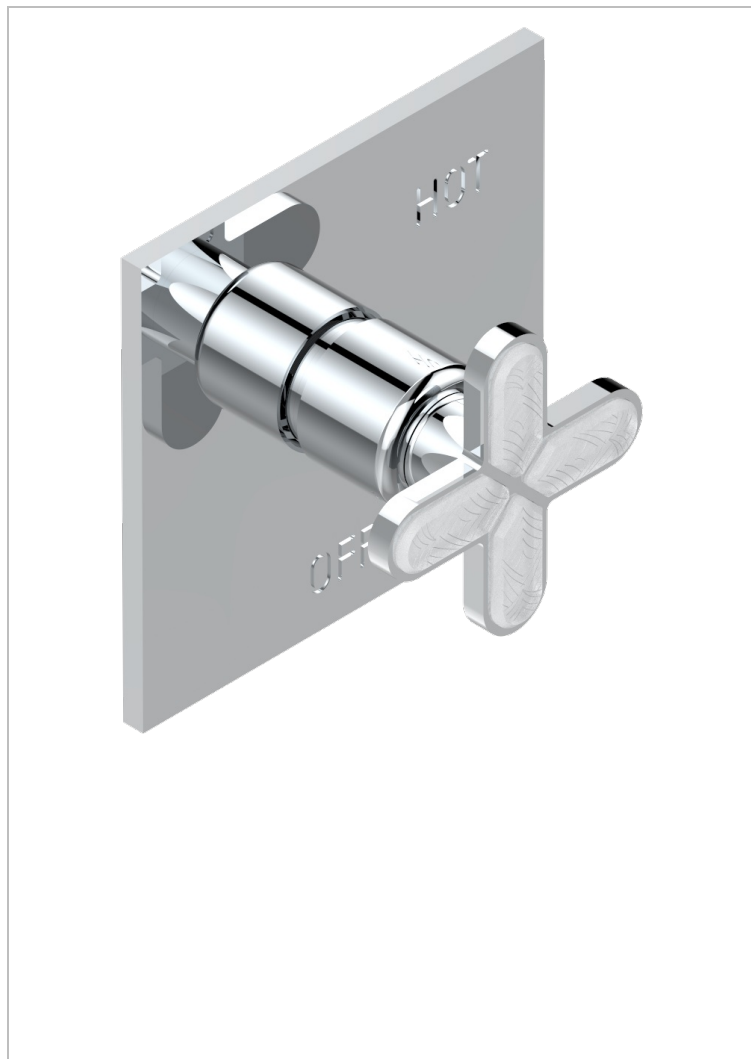

PROFIL LALIQUE CLEAR CRYSTAL

A6G-320B

Trim for pressure balance valve

THG[®]
PARIS

36765

11/02/2010

CHARACTERISTIC

- Profil Laliq clear crystal
- Trim for pressure balance valve

RELATED SKU'S

- Ref. G00-320A 1/2 " Pressure balance valve

AVAILABLE FINITIONS

Black nickel - D24

Blush PVD - H62

Brass color PVD - H49

Brown bronze color PVD - F33

Chrome polished - A02