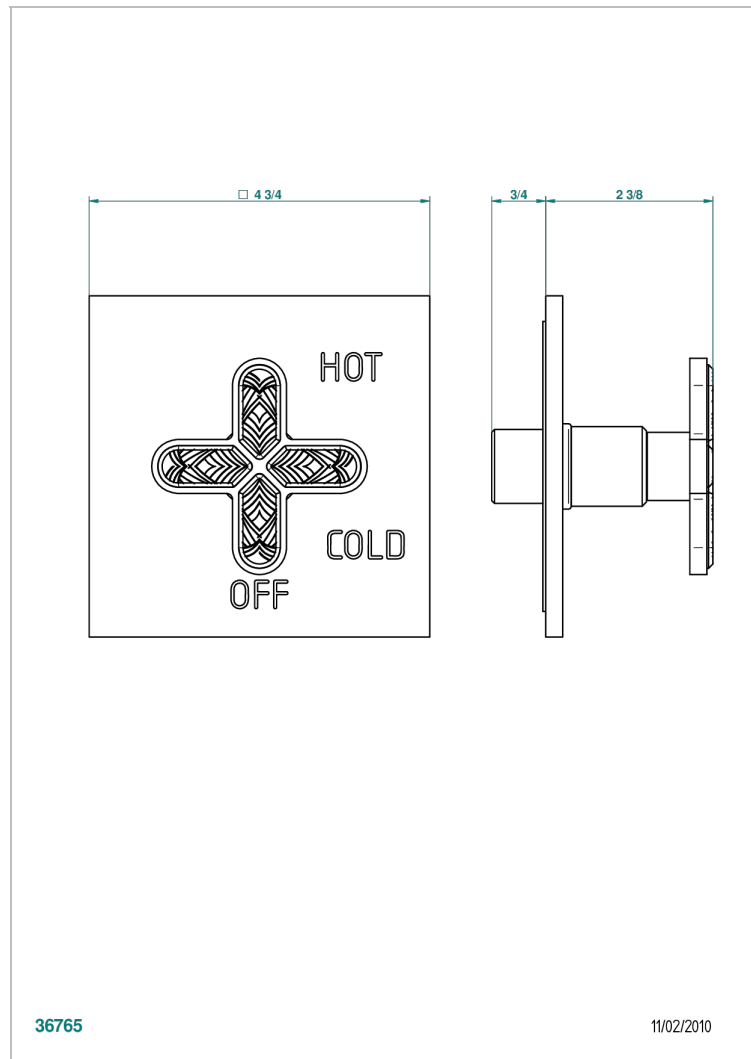

PROFIL LALIQUE CLEAR CRYSTAL

A6G-320B

Trim for pressure balance valve

THG[®]
PARIS

36765

11/02/2010

CHARACTERISTIC

- Profil Laliq clear crystal
- Trim for pressure balance valve

RELATED SKU'S

- Ref. G00-320A 1/2 " Pressure balance valve

AVAILABLE FINITIONS

Black nickel - D24

Blush PVD - H62

Brass color PVD - H49

Brown bronze color PVD - F33

Chrome polished - A02