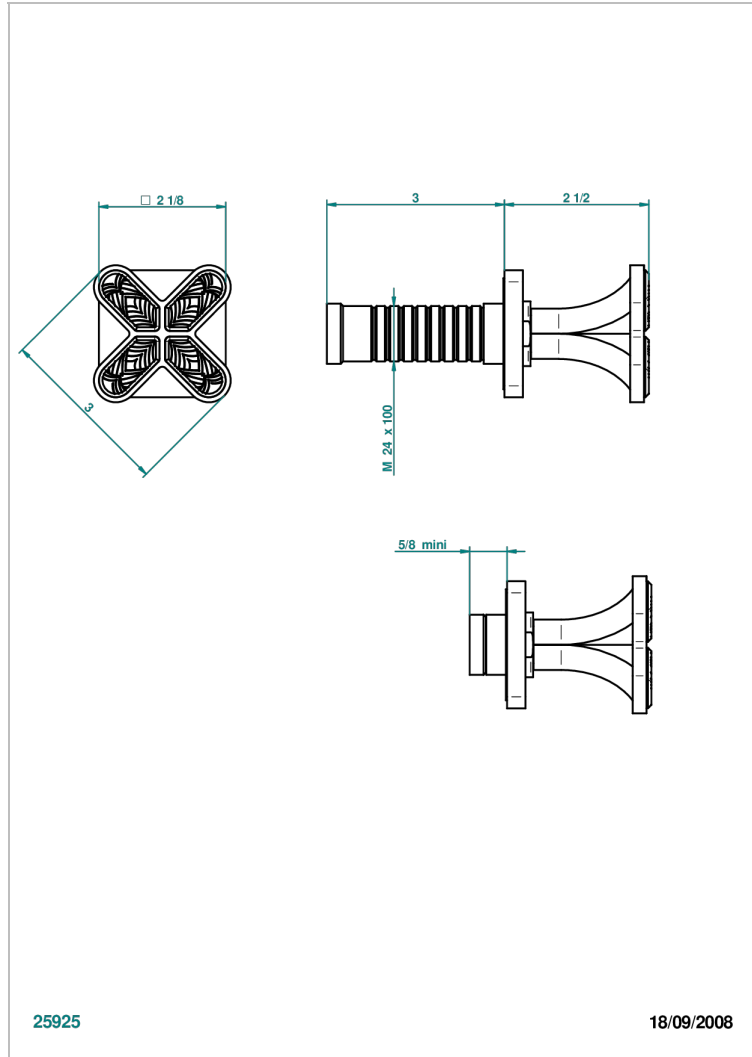

PROFIL LALIQUE CLEAR CRYSTAL

A6G-30B

Wall volume control 30 & 32 trim

THG[®]
PARIS

25925

18/09/2008

CHARACTERISTIC

- Profil Lalique clear crystal
- Wall volume control 30 & 32 trim

RELATED SKU'S

- Ref. G00-32CUSA 3/4" Volume control wall valve with ceramic cartridge
- Ref. G00-32HUSA 3/4" Volume control wall valve with ceramic cartridge counterclockwise
- Ref. G00-30CUSA 1/2" volume control wall valve with ceramic cartridge
- Ref. G00-30HUSA 1/2" Volume control wall valve with ceramic cartridge counterclockwise