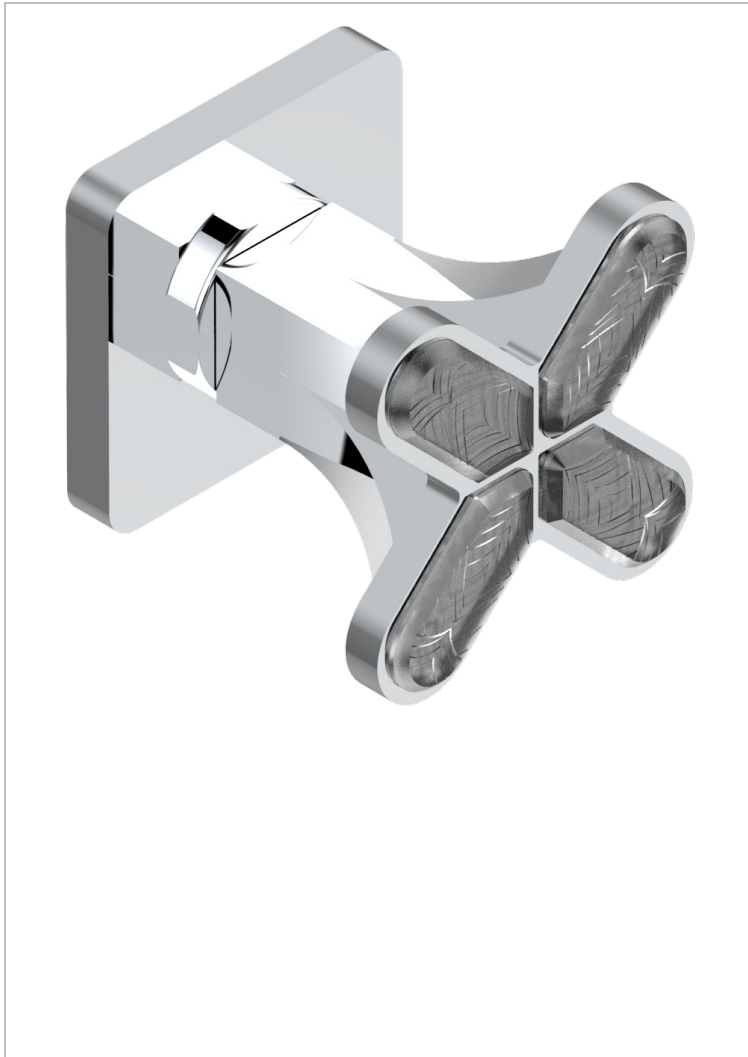

PROFIL LALIQUE CLEAR CRYSTAL

A6G-30B

Wall volume control 30 & 32 trim

THG[®]
PARIS

25925

18/09/2008

CHARACTERISTIC

- Profil Lalique clear crystal
- Wall volume control 30 & 32 trim

RELATED SKU'S

- Ref. G00-32CUSA 3/4" Volume control wall valve with ceramic cartridge
- Ref. G00-32HUSA 3/4" Volume control wall valve with ceramic cartridge counterclockwise
- Ref. G00-30CUSA 1/2" volume control wall valve with ceramic cartridge
- Ref. G00-30HUSA 1/2" Volume control wall valve with ceramic cartridge counterclockwise

AVAILABLE FINITIONS

Black nickel - D24

Blush PVD - H62

Brass color PVD - H49

Brown bronze color PVD - F33

Chrome polished - A02

Chrome polished / gold polished -

G02

Nickel antique / Sovereign - H28

Nickel color PVD - H55

Nickel polished - B01

Rose Gold - F27

Satin chrome - C03

Silver polished, antique - H03

Silver rhodium - F18

Soft gold - F30