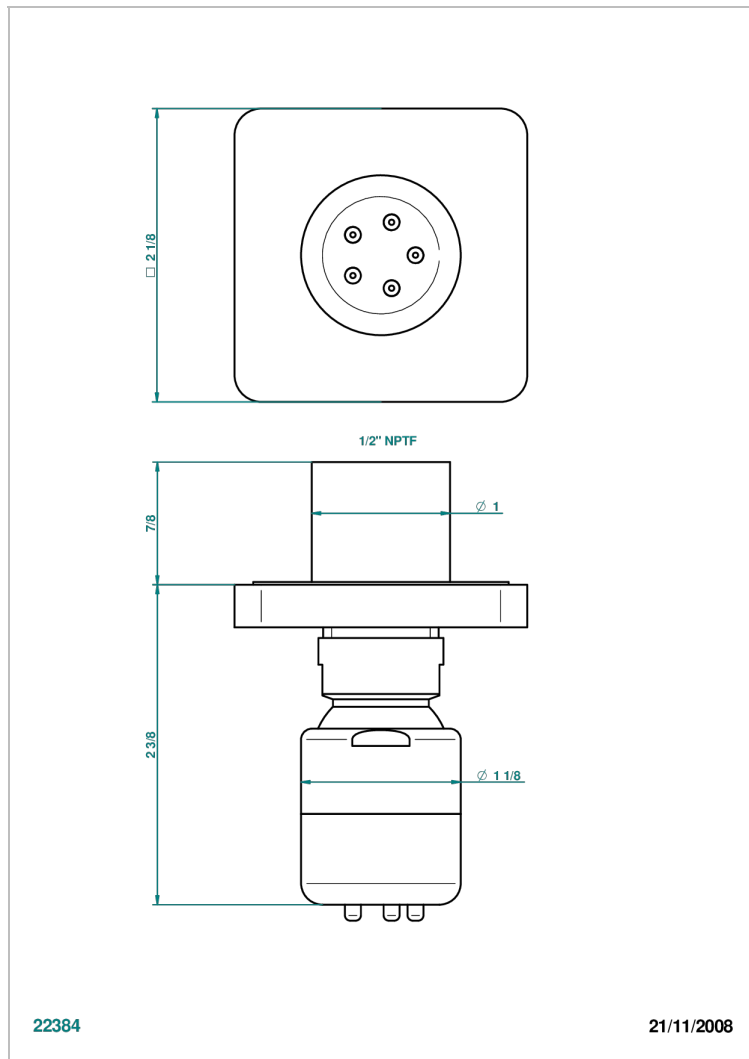

PROFIL LALIQUE CLEAR CRYSTAL

A6G-290/BUS

Body spray 1/2" with Easyclean system

THG[®]
PARIS

CHARACTERISTIC

- Profil Laliq clear crystal
- Body spray 1/2" with Easyclean system

AVAILABLE FINITIONS

Black nickel - D24