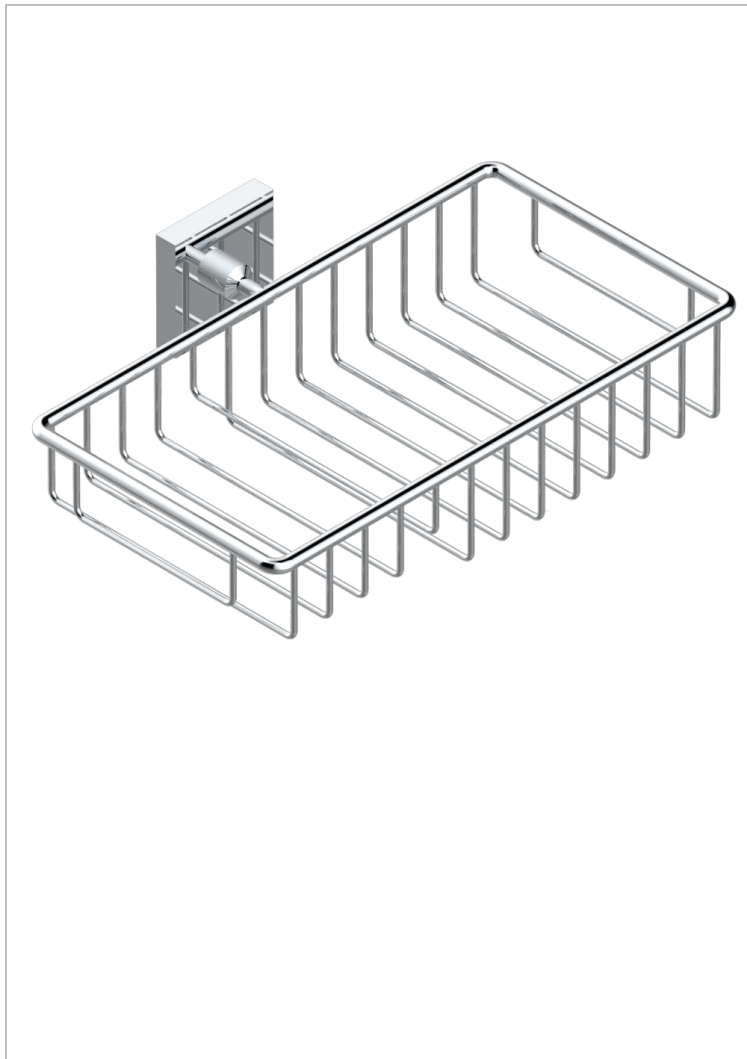

PROFIL LALIQUE CLEAR CRYSTAL

A6G-2620

Soap and sponge holder, wall mounted

THG[®]
PARIS

CHARACTERISTIC

- Profil Lalique clear crystal
- Soap and sponge holder, wall mounted

AVAILABLE FINITIONS

Black nickel - D24