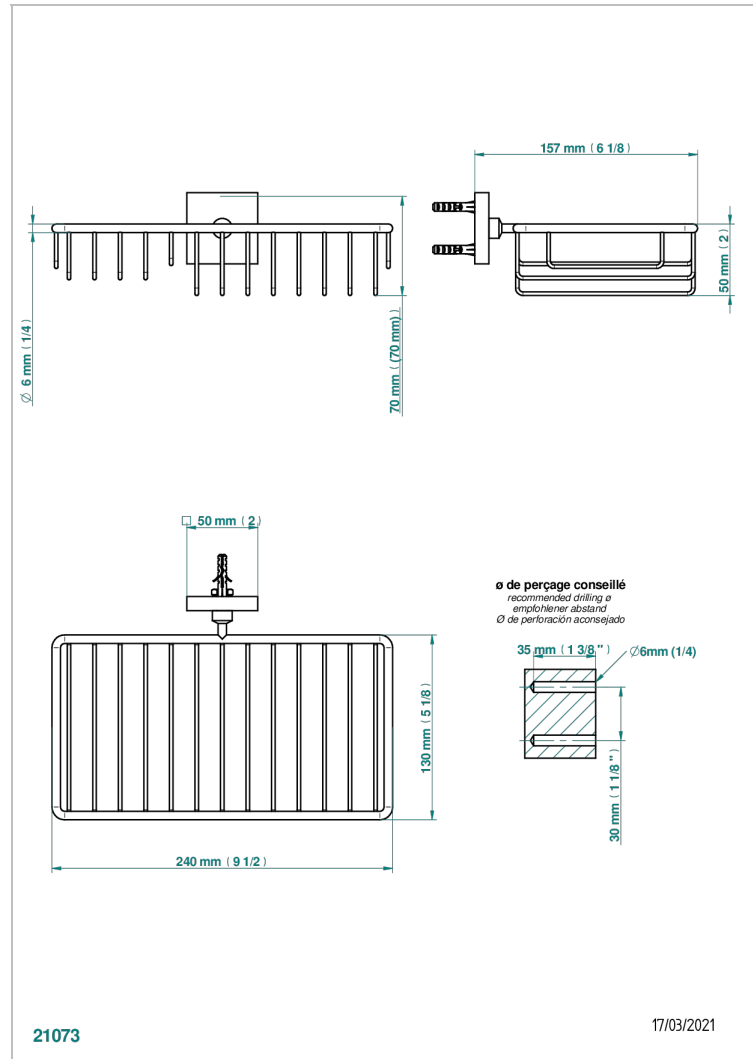

PROFIL LALIQUE CLEAR CRYSTAL

A6G-2620

Soap and sponge holder, wall mounted

THG[®]
PARIS

CHARACTERISTIC

- Profil Lalique clear crystal
- Soap and sponge holder, wall mounted

AVAILABLE FINITIONS

Black nickel - D24