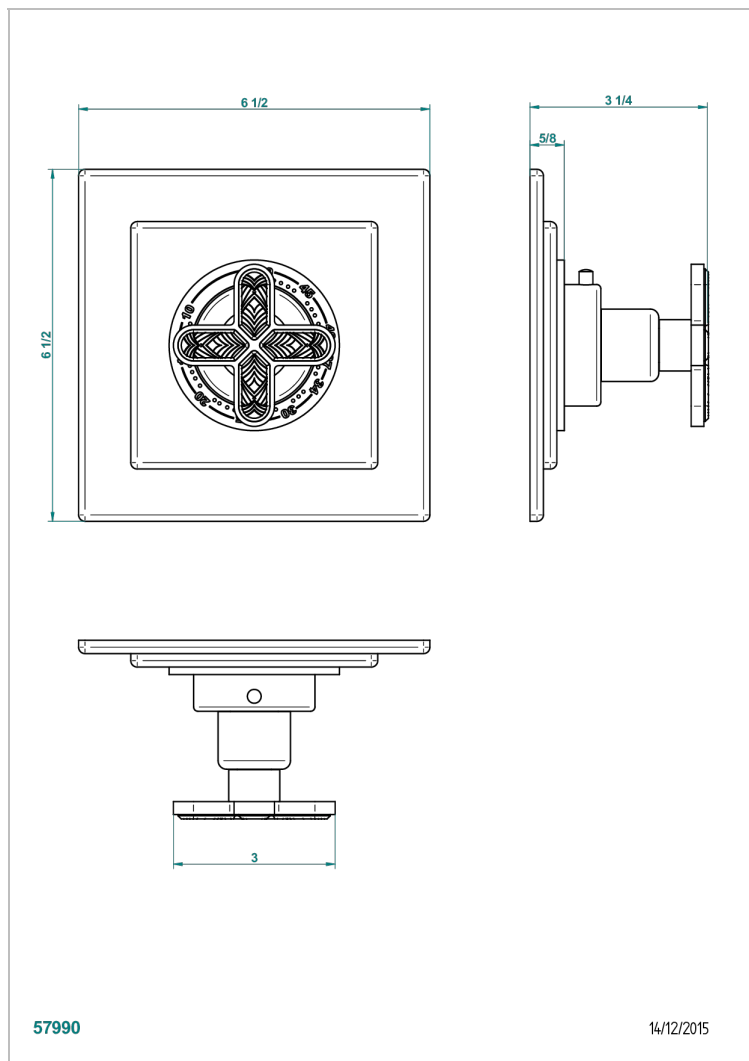

PROFIL LALIQUE CLEAR CRYSTAL

A6G-15EN16EC

Trim plate and handle for eurotherm valve 8200/us & 8300/us

THG[®]
PARIS

CHARACTERISTIC

- Profil Lalique clear crystal
- Trim plate and handle for eurotherm valve 8200/us & 8300/us