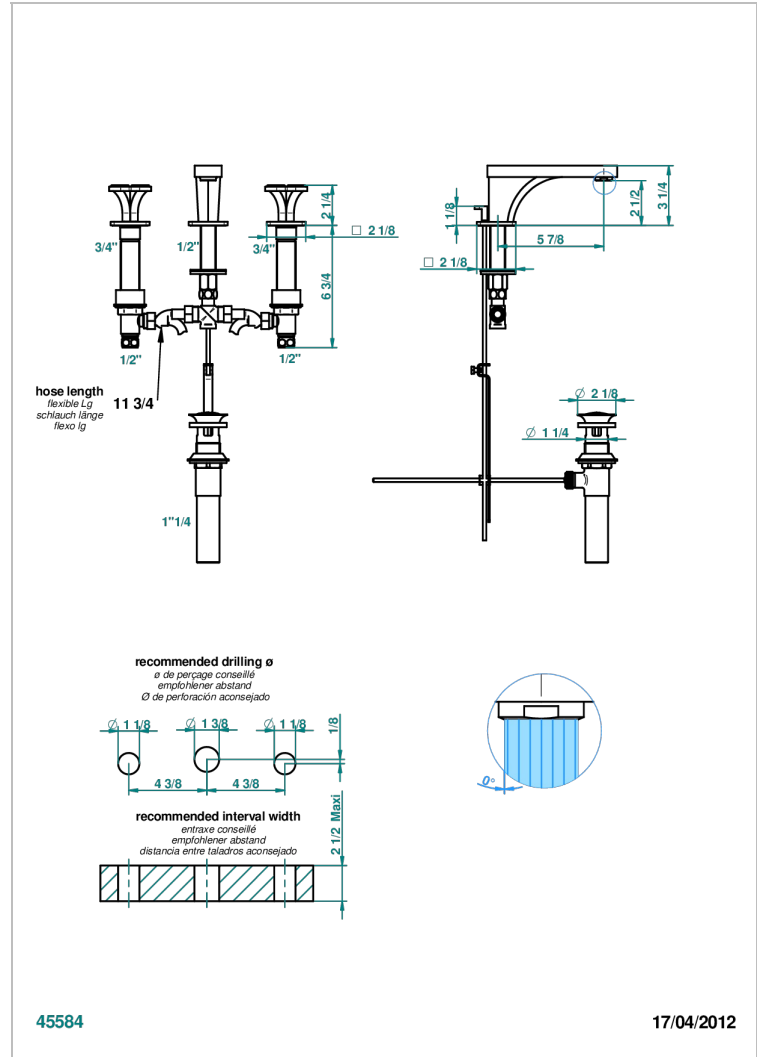

# PROFIL LALIQUE CLEAR CRYSTAL

A6G-151M/US

Widespread lavatory set with drain for 1 1/4" + countertop

## CHARACTERISTIC

- Profil Laliqe clear crystal
- Widespread lavatory set with drain for 1 1/4" + countertop

## TECHNICAL SPECS

- Recommandé : 3 bars (max. 5 bars) - Advised : 43,5 psi (max. 72 psi)
- 5,7 l/min à 3 bars (1.5 gpm at 43.5 psi)
- 1.2 gpm on demand in accordance with California's rules