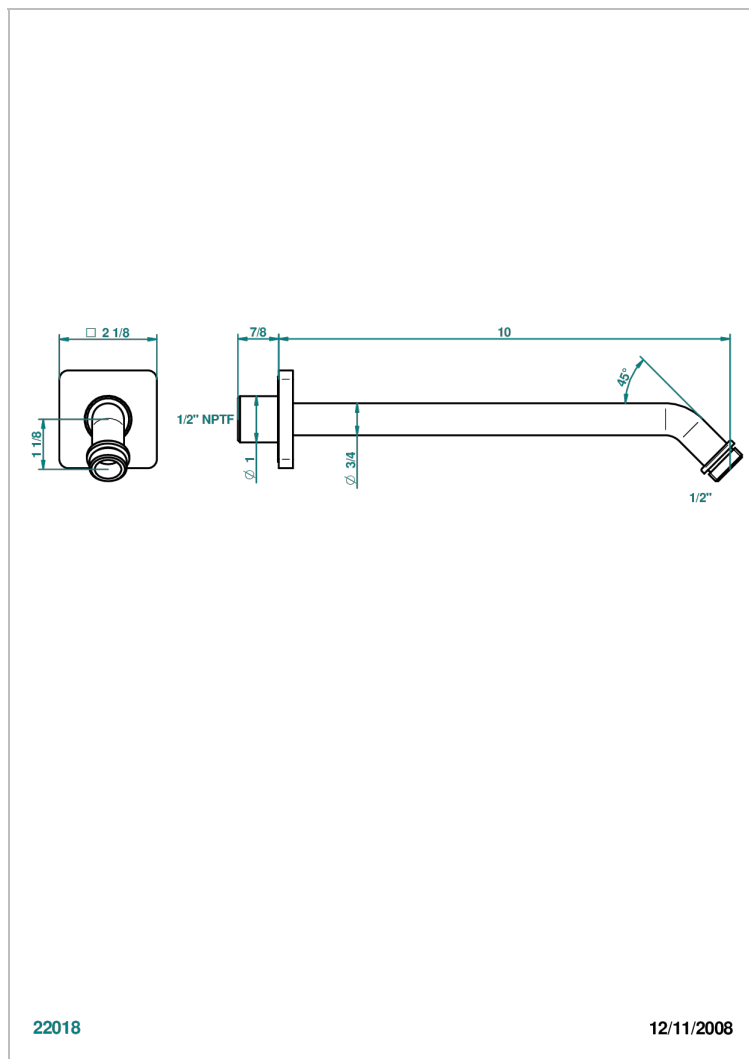

PROFIL METAL WITH LEVER HANDLES

A6B-84/US

Horizontal shower arm, 45°, lg: 10"

22018

12/11/2008

CHARACTERISTIC

- Profil metal with lever handles
- Horizontal shower arm, 45°, lg: 10"

AVAILABLE FINITIONS