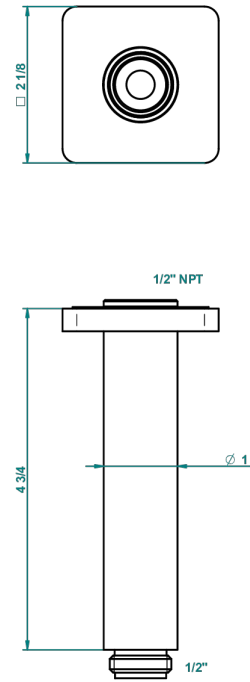

PROFIL METAL WITH LEVER HANDLES

A6B-82V/US

Vertical shower arm ceiling mounted 1/2" connection

22020

04/12/2015

CHARACTERISTIC

- Profil metal with lever handles
- Vertical shower arm ceiling mounted 1/2" connection

Nickel antique / Sovereign - H28

Nickel color PVD - H55

Nickel polished - B01

Rose Gold - F27

Satin chrome - C03

Silver polished, antique - H03

Silver rhodium - F18

Soft gold - F30