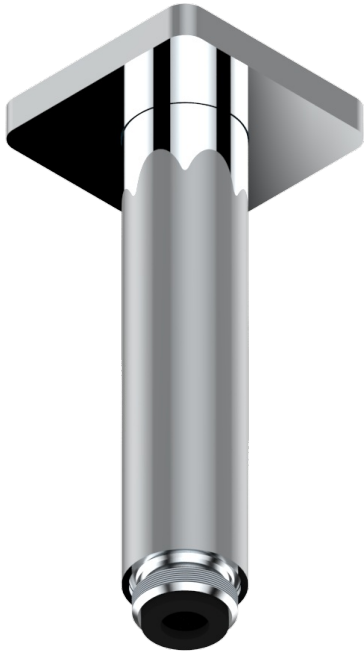

PROFIL METAL WITH LEVER HANDLES

A6B-82V/US

Vertical shower arm ceiling mounted 1/2" connection

22020

04/12/2015

CHARACTERISTIC

- Profil metal with lever handles
- Vertical shower arm ceiling mounted 1/2" connection

AVAILABLE FINITIONS

Black nickel - D24

Blush PVD - H62

Brass color PVD - H49

Brown bronze color PVD - F33

Chrome polished - A02

Chrome polished / gold polished - G02

Copper antique matt, coated - H07

Nickel antique / Sovereign - H28

Nickel color PVD - H55

Nickel polished - B01

Rose Gold - F27

Satin chrome - C03

Silver polished, antique - H03

Silver rhodium - F18

Soft gold - F30