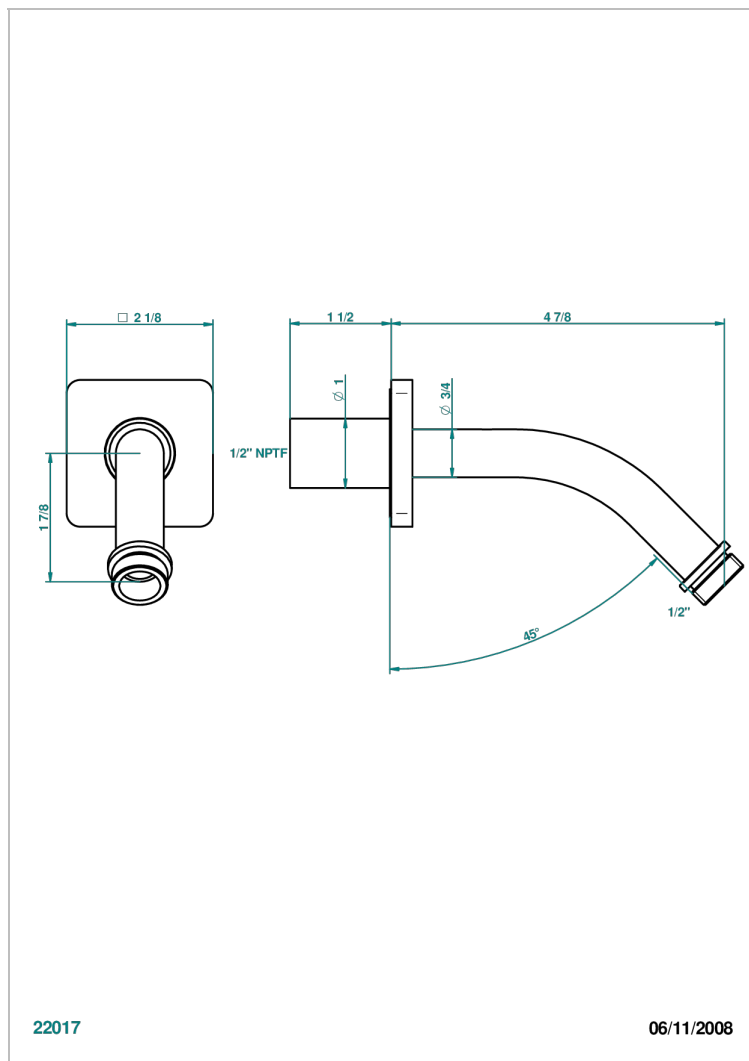

PROFIL METAL WITH LEVER HANDLES

A6B-82/US

Horizontal shower arm, 45°, lg: 4" 3/4

CHARACTERISTIC

- Profil metal with lever handles
- Horizontal shower arm, 45°, lg: 4" 3/4

AVAILABLE FINITIONS

Black nickel - D24