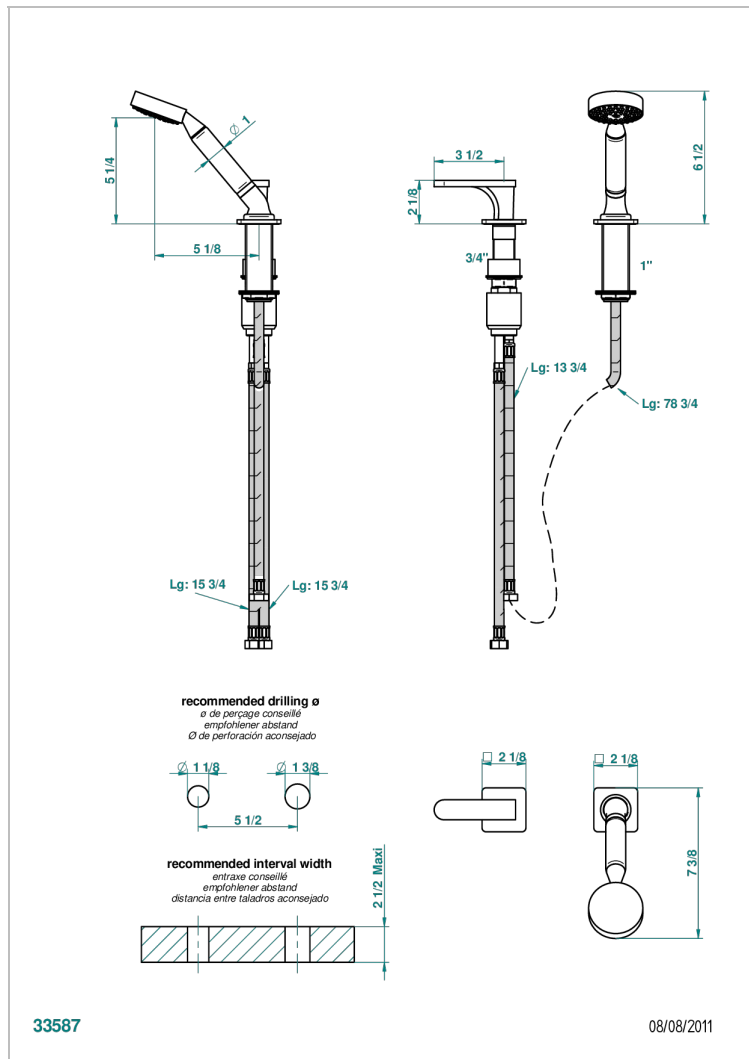

PROFIL METAL WITH LEVER HANDLES

A6B-6532/60A

Deck mounted mixer with handshower, progressive cartridge

CHARACTERISTIC

- Profil metal with lever handles
- Deck mounted mixer with handshower, progressive cartridge

TECHNICAL SPECS

- Recommandé : 3 bars (max. 5 bars) - Advised : 43,5 psi (max. 72 psi)
- 9,5 l/min à 3 bars (2.5 gpm at 43.5 psi)

AVAILABLE FINITIONS

Black nickel - D24

Blush PVD - H62

Brass color PVD - H49