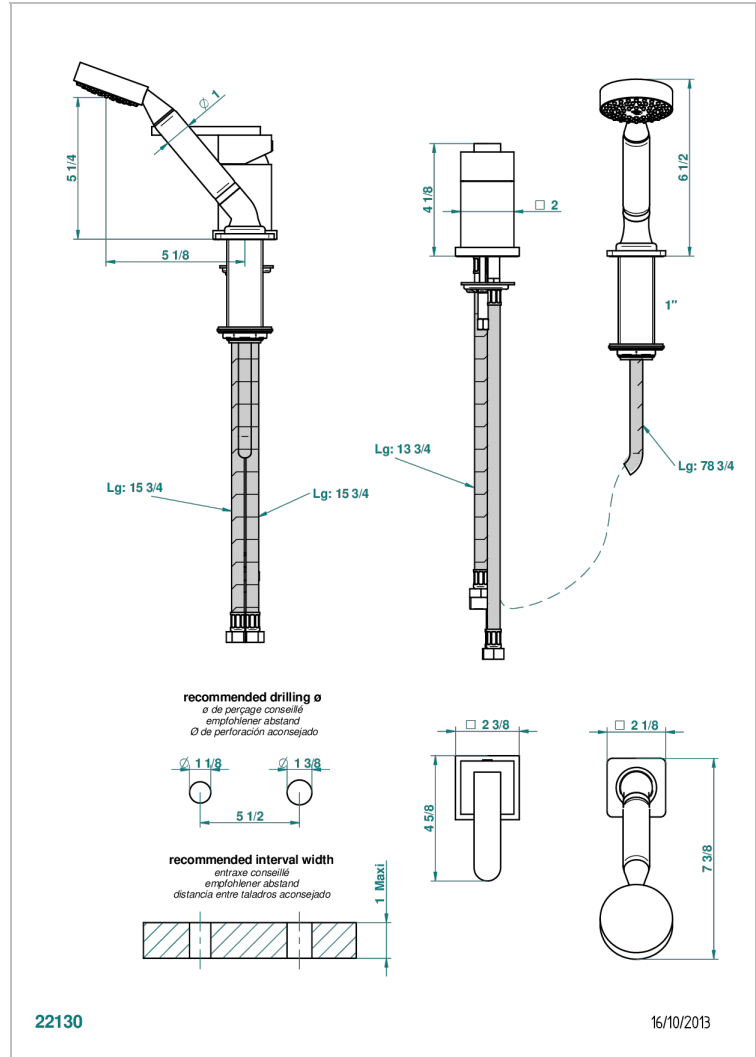

PROFIL METAL WITH LEVER HANDLES

A6B-6523/60AUS

Deck mounted mixer with handshower

CHARACTERISTIC

- Profil metal with lever handles
- Deck mounted mixer with handshower

TECHNICAL SPECS

- Recommandé : 3 bars (max. 5 bars) - Advised : 43,5 psi (max. 72 psi)
- 9,5 l/min à 3 bars (2.5 gpm at 43.5 psi)