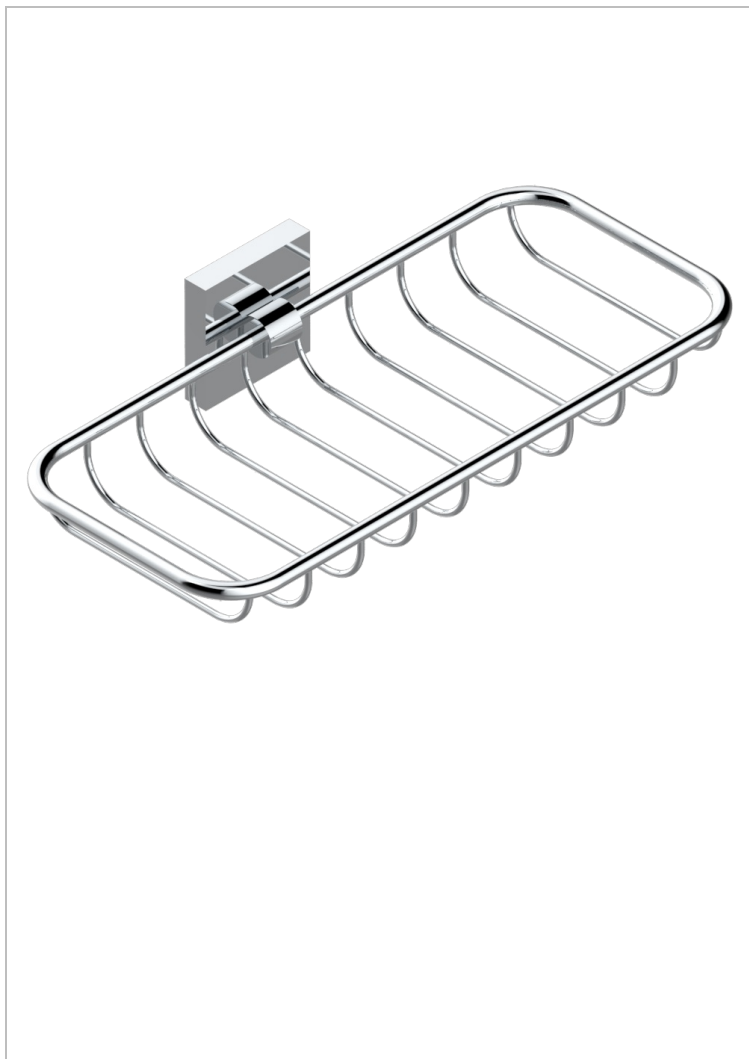

PROFIL METAL WITH LEVER HANDLES

A6B-620A

Soap basket, wall mounted 10" x 4"3/8

CHARACTERISTIC

- Profil metal with lever handles
- Soap basket, wall mounted 10" x 4"3/8

AVAILABLE FINITIONS

Black nickel - D24