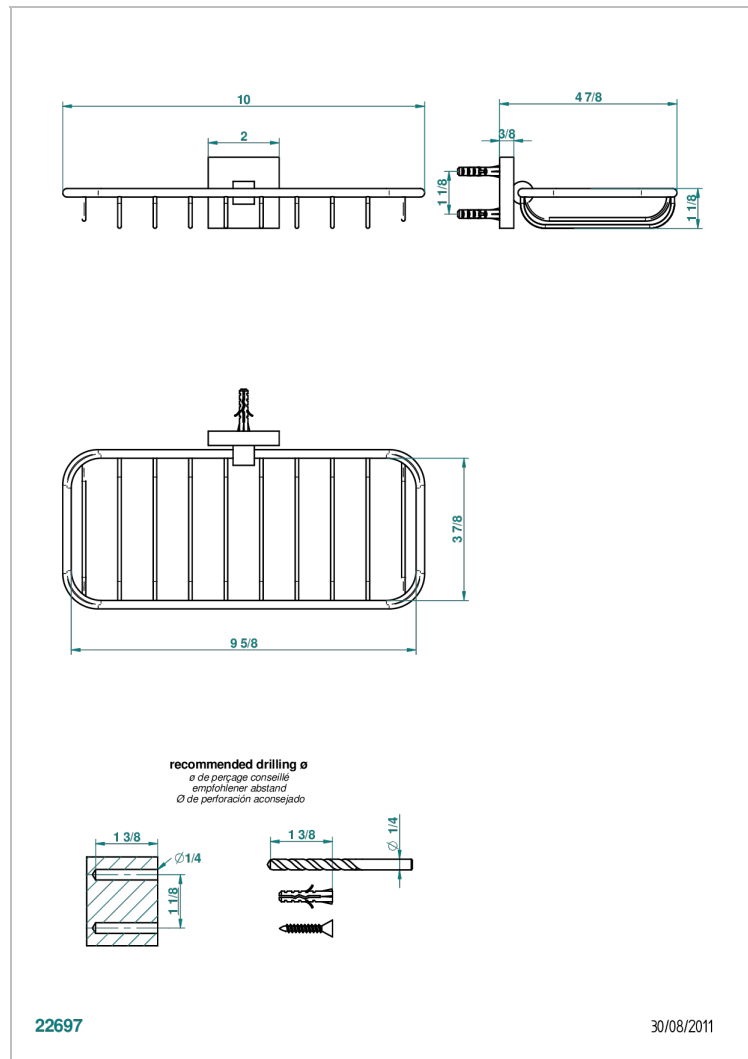

PROFIL METAL WITH LEVER HANDLES

A6B-620A

Soap basket, wall mounted 10" x 4"3/8

CHARACTERISTIC

- Profil metal with lever handles
- Soap basket, wall mounted 10" x 4"3/8

AVAILABLE FINITIONS

Black nickel - D24